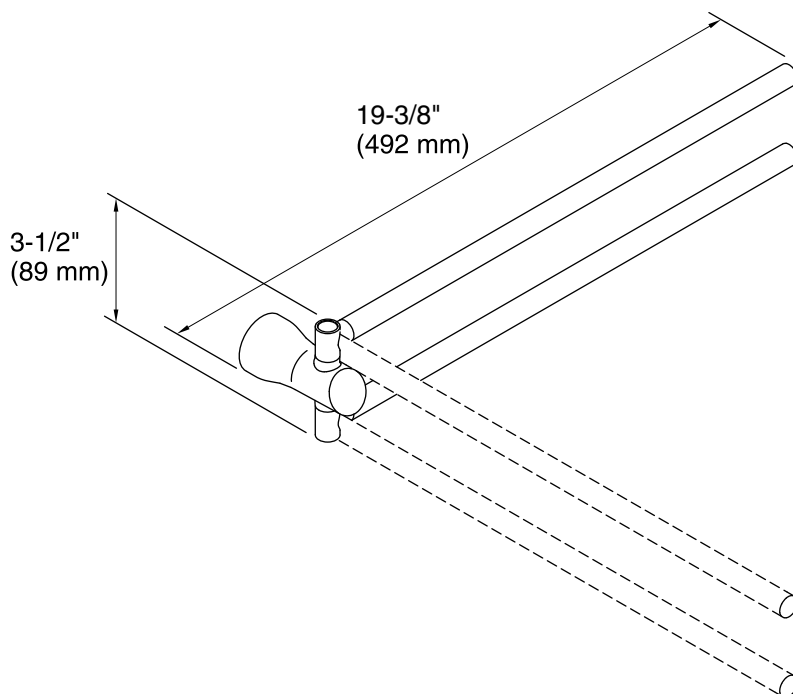

Technical Information

All product dimensions are nominal.

Notes

Install this product according to the installation guide.

CAUTION: Risk of personal injury. Do not install these products in any area where they are likely to be used inadvertently as a grab bar or support bar. These products are not designed or intended for use as a grab bar or support bar.