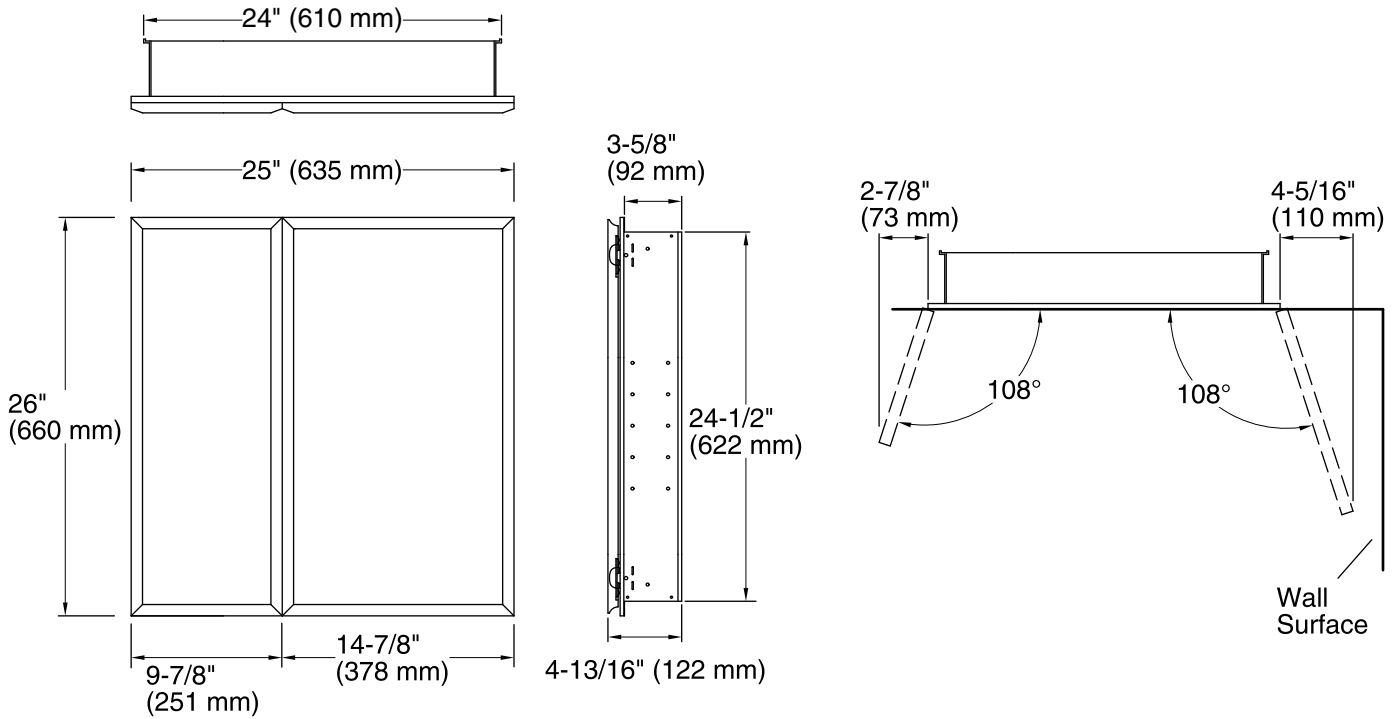

Mirrored Cabinet K-CB-CLC2526FS

Features

- Two adjustable tempered glass shelves.
- Double doors with full-overlay beveled mirrors.
- Mirrored interior.
- Two-way adjustable hinges with 108-degree opening capability for full cabinet access.
- Can be installed with left- or right-hand swing.
- Includes mounting hardware for surface or recessed installation.
- Includes side mirror kit for surface mount installation.

Technical Information

All product dimensions are nominal.

Notes

Install this product according to the installation guide.

When determining the height of the medicine cabinet, ensure the mirrored door will clear all obstacles (such as a faucet). A minimum distance of 2" (51 mm) is required.