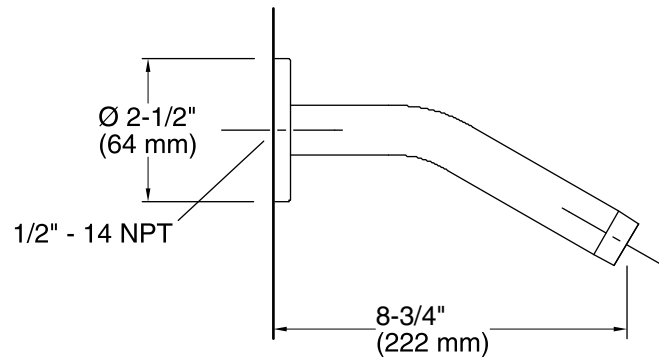

Technical Information

All product dimensions are nominal.

Notes

Install this product according to the installation guide.

ADA, CSA B651 compliant when installed to the specific requirements of these regulations.