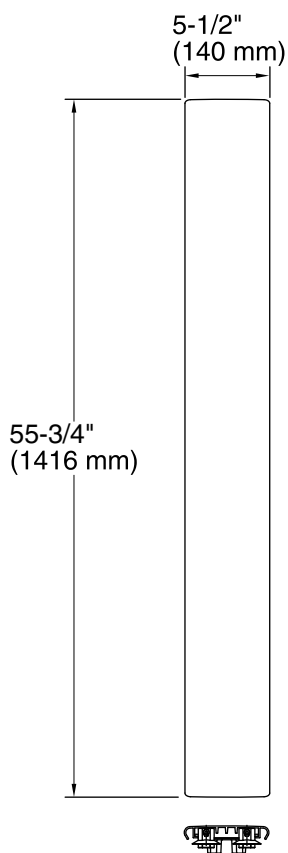

Features

- Aluminum construction.
- Fits over recessed drain.
- Prevents water from pooling underfoot.
- For use on Groove K-9928 and K-9996 shower bases.
- 5-1/2" (140 mm) x 55-3/4" (1416 mm)

Codes/Standards

SH	Bright Silver
----	---------------

Technical Information

All product dimensions are nominal.

Notes

Install this product according to the installation guide.