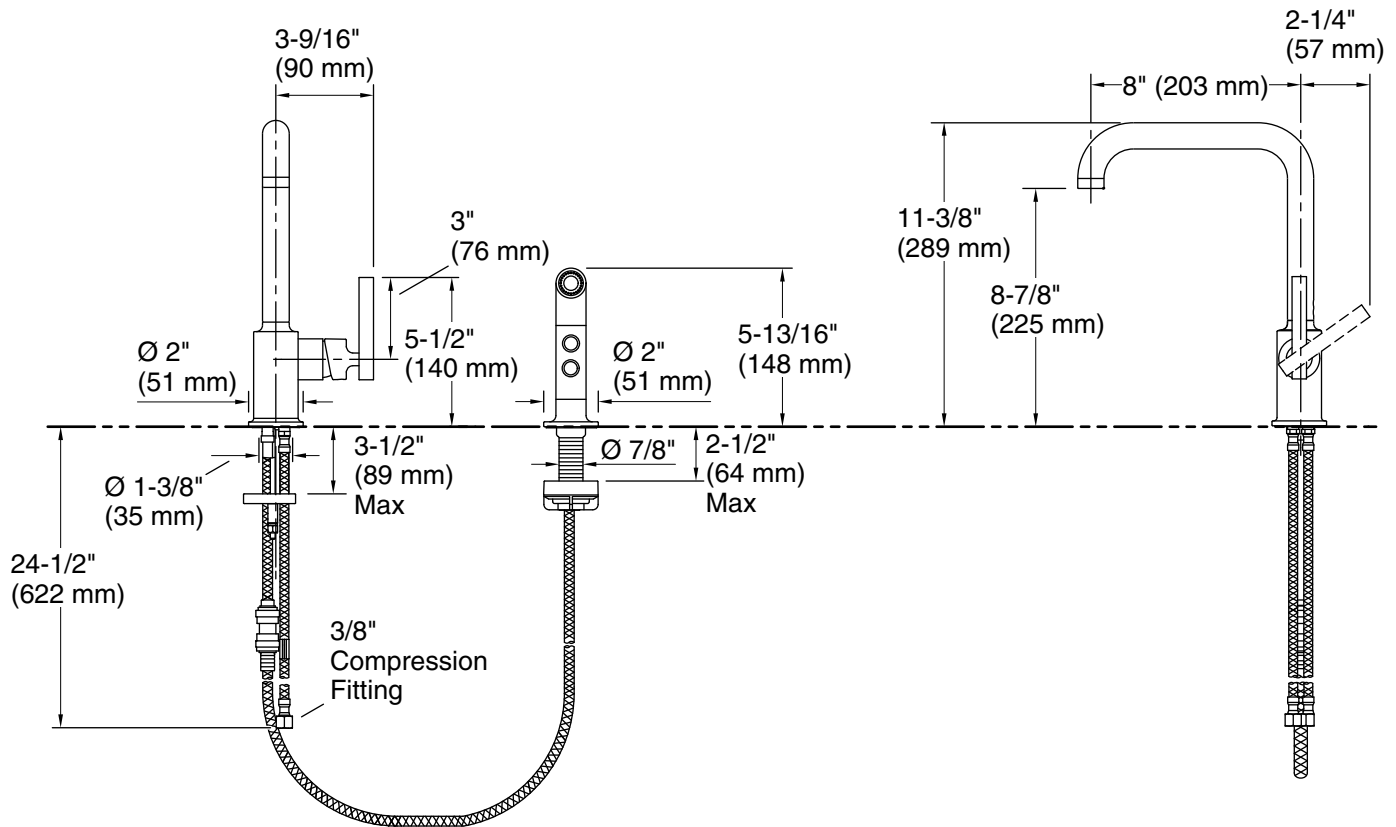

Features

- Matching side sprayer provides flexibility and convenience for cleaning and food prep
- KOHLER® ceramic disc valves exceed industry longevity standards for a lifetime of durable performance
- High-arch gooseneck swing spout and 360° spout rotation offers superior clearance for filling pots and cleaning
- Single lever handle is simple to use and makes adjusting water temperature easy
- Temperature memory allows faucet to be turned on and off at the temperature set during prior usage
- Coordinates with other products in the Purist collection
- 1.5 gpm (5.7 lpm) maximum flow rate at 60 psi (4.14 bar)

Technical Information

All product dimensions are nominal.

Notes

Install this product according to the installation guide.