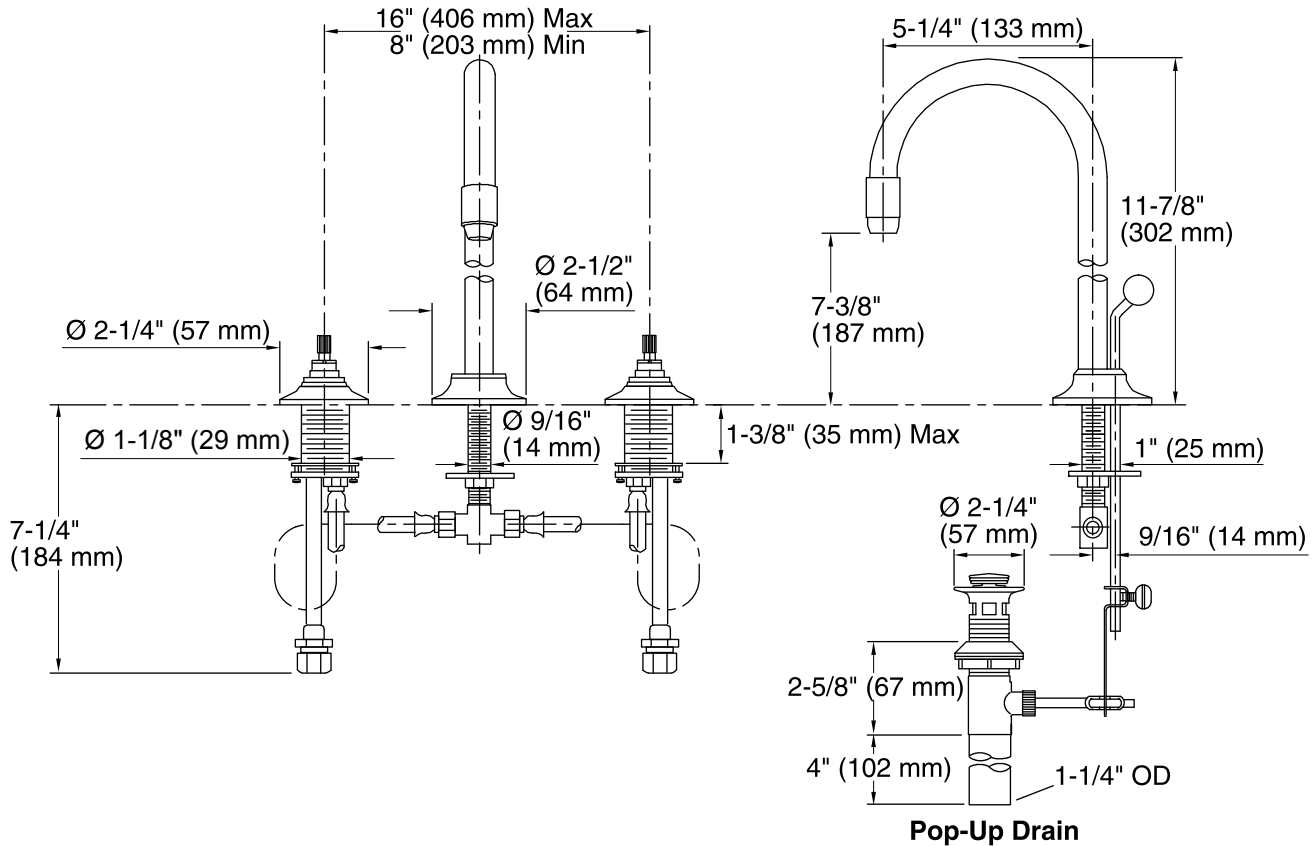

Features

- Brass valve bodies.
- Brass construction.
- Quarter-turn washerless ceramic disc valves.
- Pop-up drain with lift rod and tailpiece.
- Standard aerator.
- Variety of handle style options.
- 5-1/4" (133 mm) gooseneck spout.
- Lower flow aerator options are available. (Please refer to the Kohler Price Book).
- 8" (203 mm) to 16" (406 mm) centers.
- 2.2 gal/min (8.3 l/min) maximum flow rate [max at 60 psi (4.14 bar)].

Optional Accessories

- 1160595 .35 gpm Aerator, Medium

ADA

Codes/Standards

ASME A112.18.1/CSA B125.1
NSF 61
NSF 372
DOE - Energy Policy Act 1992
ADA
ICC/ANSI A117.1
All applicable US Federal and State material regulations

KOHLER® Faucet Lifetime Limited Warranty

See website for detailed warranty information.

Technical Information

All product dimensions are nominal.

Spout reach: 5-1/4" (133 mm)

Drain included: YES

Drain tailpiece included: YES

Faucet:

Flow rate: 2.2 gal/min (8.3 l/min)

Pressure: 60 psi (4.1 bar)

Notes

Install this product according to the installation guide.

ADA compliant when installed to the specific requirements of these regulations.