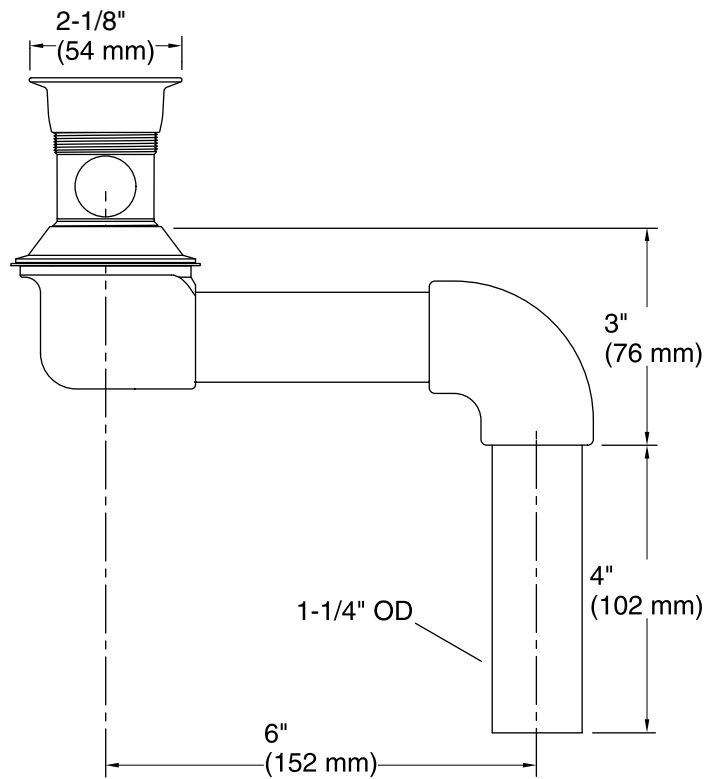

Features

- Brass construction.
- 1-1/4" connection.
- Intended for bathroom sink installations.
- Grid drain.
- 6" (152 mm) offset.
- With overflow.

Codes/Standards

ASME A112.18.2/CSA B125.2

Kohler One-Year Limited Warranty

Technical Information

All product dimensions are nominal.

Notes

Install this product according to the installation guide.