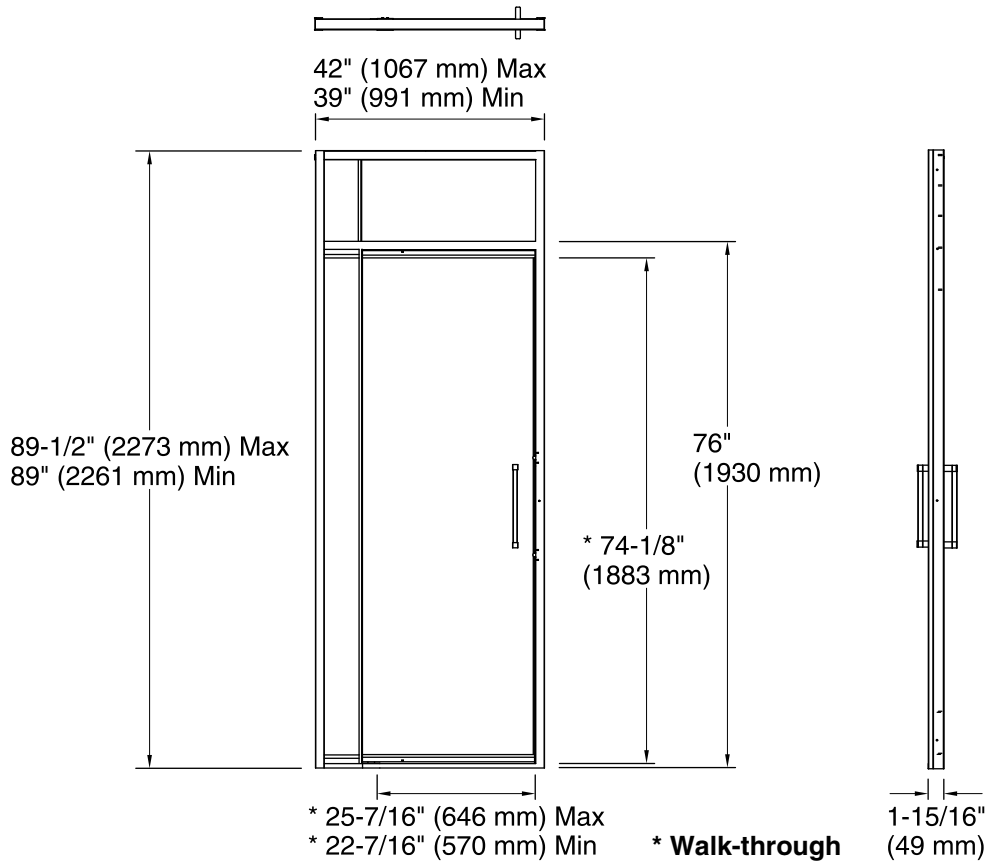

Features

- Semi-frameless, 3/8-inch-thick Crystal Clear tempered glass.
- 3/8" (10 mm) tempered glass sidelite.
- Sliding transom.
- Contemporary inside and outside solid 12-inch handles complete the look of this door.
- CleanCoat® technology creates a barrier between the water and glass to help keep your shower door looking new.

Material

- Anodized aluminum prevents rusting or corrosion.
- Tempered glass ensures maximum safety and durability.

Installation

- Out-of-plumb adjustability allows for simpler installation.
- Can be installed to open to the left or right.

Technical Information

All product dimensions are nominal.

Installation type:	For shower base installation
Opening style:	Pivot
Opening Width - Min:	39" (991 mm)
Opening Width - Max:	42" (1067 mm)
Walk-through - Min:	22-7/16" (570 mm)
Walk-through - Max:	25-7/16" (646 mm)
Glass thickness:	3/8" (10 mm)
Glass coating:	CleanCoat®
Steam capable:	YES

Notes

Install this product according to the installation guide.

Recommended two person installation.

The vertical opening should be a minimum of 90-1/8" (2289 mm) to allow for installation clearance.