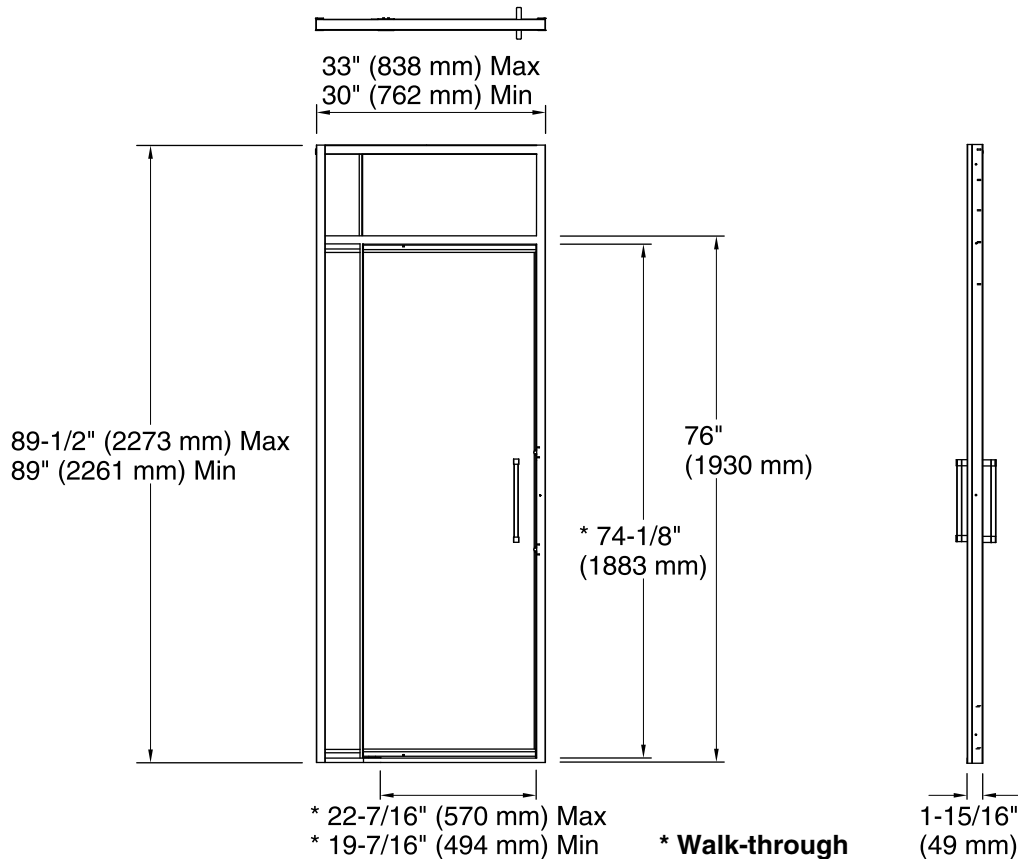

### Features

- Semi-frameless, 3/8-inch-thick Crystal Clear tempered glass.
- 3/8" (10 mm) tempered glass sidelite.
- Sliding transom.
- Contemporary inside and outside solid 12-inch handles complete the look of this door.
- CleanCoat® technology creates a barrier between the water and glass to help keep your shower door looking new.

### Installation

- Out-of-plumb adjustability allows for simpler installation.
- Can be installed to open to the left or right.

## Technical Information

All product dimensions are nominal.

Installation type:	For shower base installation
Opening style:	Pivot
Opening Width - Min:	30" (762 mm)
Opening Width - Max:	33" (838 mm)
Walk-through - Min:	19-7/16" (494 mm)
Walk-through - Max:	22-7/16" (570 mm)
Glass thickness:	3/8" (10 mm)
Glass coating:	CleanCoat®
Steam capable:	YES

## Notes

Install this product according to the installation guide.

Recommended two person installation.

The vertical opening should be a minimum of 90-1/8" (2289 mm) to allow for installation clearance.