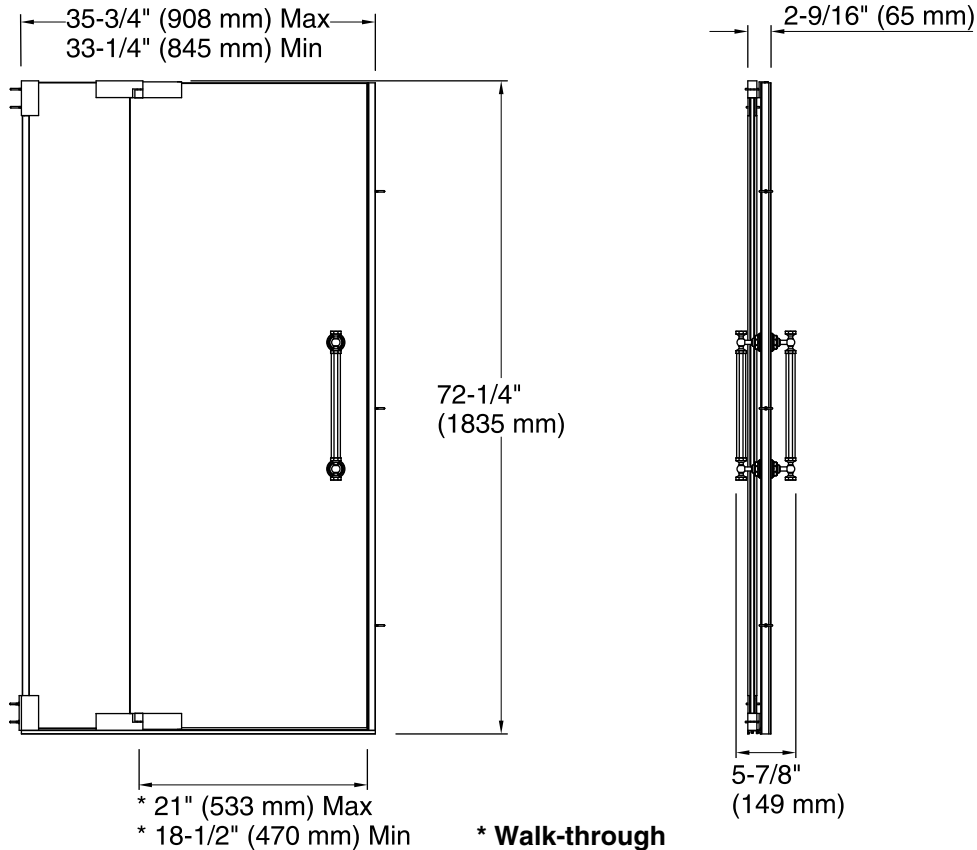

* Walk-through

Technical Information

All product dimensions are nominal.

Installation type:	For shower base installation
Opening style:	Pivot
Opening Width - Min:	33-1/4" (845 mm)
Opening Width - Max:	35-3/4" (908 mm)
Walk-through - Min:	18-1/2" (470 mm)
Walk-through - Max:	21" (533 mm)
Glass thickness:	3/8" (10 mm)
Glass coating:	CleanCoat®

Notes

Install this product according to the installation guide.

The vertical opening should be a minimum of 74-1/4" (1886 mm) to allow for installation clearance.