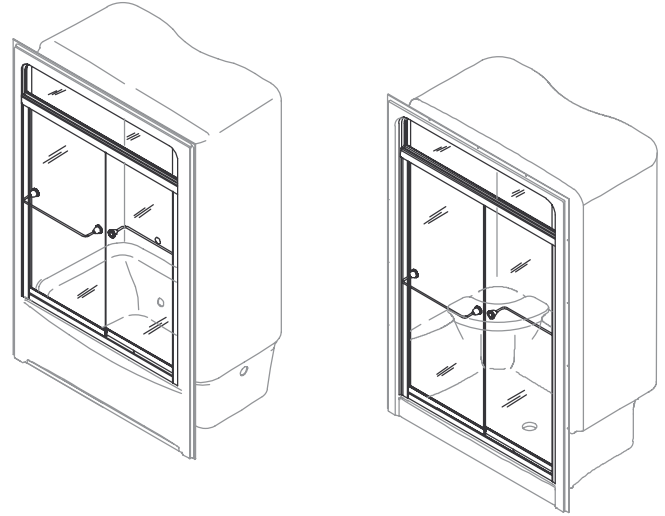

K-704310, K-704312, K-704314

FEATURES

- Shower doors designed to fit Sonata bath or shower modules
- Self-cleaning threshold
- Smooth, cleanable wall jambs
- Stationary transom for added height and steam capture
- 3/4" tall, rounded threshold for comfort and ease of entry
- Frameless 1/4" thick tempered safety glass with protected bottom edge for added safety
- Continuous door panel guide mechanism for smooth, quiet sliding action
- Solid brass towel bars

CODES/STANDARDS APPLICABLE

- ANSI Z97.1 (tempered glass)

GLASS OPTIONS

- L Crystal Clear
- D3 Frosted

COLORS/FINISHES

- BH Bright Brass Finish
- SH Bright Silver Finish
- MX Matte Nickel Finish

SPECIFIED MODEL:

Model	Description	Glass Option		Colors/Finishes		
K-704310	Shower door	☐L	☐D3	☐BH	☐SH	☐MX
K-704312	Shower door	☐L	☐D3	☐BH	☐SH	☐MX
K-704314	Bath and Shower door	☐L	☐D3	☐BH	☐SH	☐MX

PRODUCT SPECIFICATION:

Senza Steam bypass bath and shower door for Sonata shall have self-cleaning threshold and smooth cleanable wall jambs. Door shall have stationary transom that adds height and forms tight seal to capture steam. Door shall have 3/4" (1.9cm) tall, rounded threshold for comfort and ease of entry. Door shall have frameless 1/4" (6mm) thick tempered safety glass with protected bottom edge for added safety. Door shall have a continuous door panel guide mechanism for smooth, quiet sliding action. Door shall have solid brass towel bars. Door shall be Kohler Model K-_____-_____-_____.