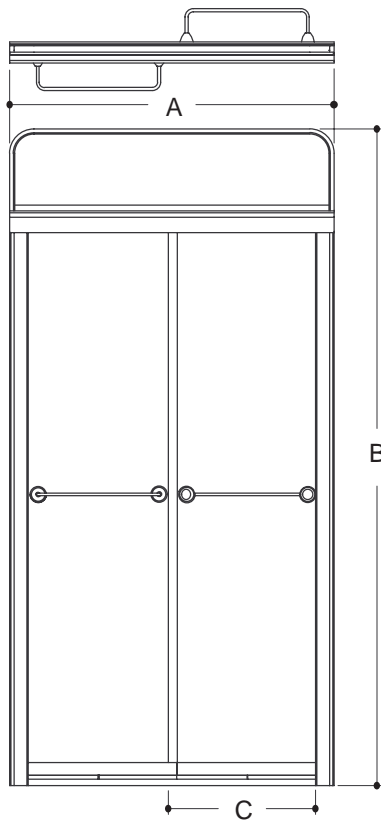

K-704310, K-704312, K-704314

FEATURES

- Shower doors designed to fit Sonata bath or shower modules
- Self-cleaning threshold
- Smooth, cleanable wall jambs
- Stationary transom for added height and steam capture
- 3/4" tall, rounded threshold for comfort and ease of entry
- Frameless 1/4" thick tempered safety glass with protected bottom edge for added safety
- Continuous door panel guide mechanism for smooth, quiet sliding action
- Solid brass towel bars

PRODUCT SPECIFICATION:

Senza Steam bypass bath and shower door for Sonata shall have self-cleaning threshold and smooth cleanable wall jambs. Door shall have stationary transom that adds height and forms tight seal to capture steam. Door shall have 3/4" (1.9cm) tall, rounded threshold for comfort and ease of entry. Door shall have frameless 1/4" (6mm) thick tempered safety glass with protected bottom edge for added safety. Door shall have a continuous door panel guide mechanism for smooth, quiet sliding action. Door shall have solid brass towel bars. Door shall be Kohler Model K-_____-_____-_____.

SENZA™ STEAM FOR SONATA®

	A (MAX)	B	C (Walk Through)
K-704310	52" (132.1cm)	80.8" (205.2cm)	23-1/4" (59.1cm)
K-704312	40" (101.6cm)	80.8" (205.2cm)	17-1/4" (43.8cm)
K-704314	52" (132.1cm)	67.82" (172.3cm)	23-1/4" (59.1cm)