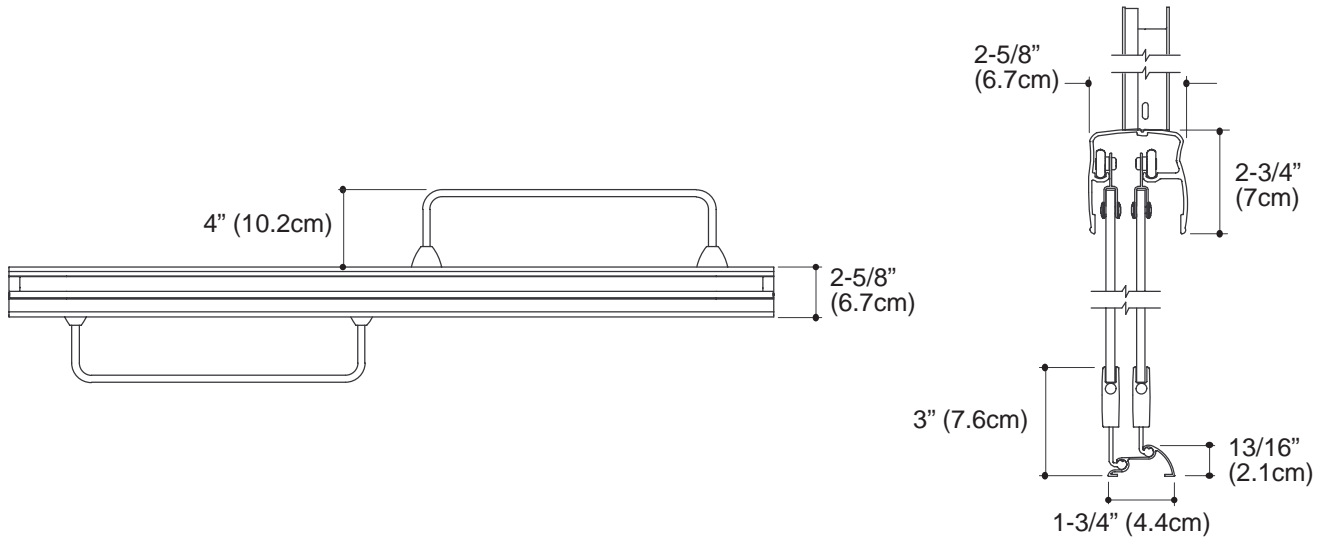

K-704310, K-704312, K-704314

FEATURES

- Shower doors designed to fit Sonata bath or shower modules
- Self-cleaning threshold
- Smooth, cleanable wall jambs
- Stationary transom for added height and steam capture
- 3/4" tall, rounded threshold for comfort and ease of entry
- Frameless 1/4" thick tempered safety glass with protected bottom edge for added safety
- Continuous door panel guide mechanism for smooth, quiet sliding action
- Solid brass towel bars

PRODUCT SPECIFICATION:

Senza Steam bypass bath and shower door for Sonata shall have self-cleaning threshold and smooth cleanable wall jambs. Door shall have stationary transom that adds height and forms tight seal to capture steam. Door shall have 3/4" (1.9cm) tall, rounded threshold for comfort and ease of entry. Door shall have frameless 1/4" (6mm) thick tempered safety glass with protected bottom edge for added safety. Door shall have a continuous door panel guide mechanism for smooth, quiet sliding action. Door shall have solid brass towel bars. Door shall be Kohler Model K-_____-_____-_____.

SENZA™ STEAM FOR SONATA®

	A (MAX)	B	C (Walk Through)
K-704310	52" (132.1cm)	80.8" (205.2cm)	23-1/4" (59.1cm)
K-704312	40" (101.6cm)	80.8" (205.2cm)	17-1/4" (43.8cm)
K-704314	52" (132.1cm)	67.82" (172.3cm)	23-1/4" (59.1cm)