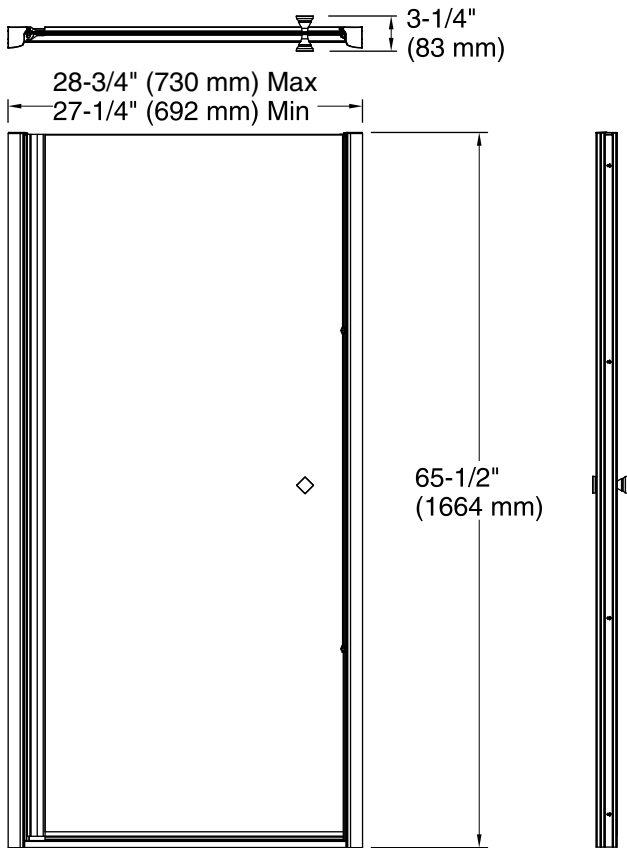

Features

- Frameless design highlights showering area.
- Two-roller compression latches allow for smooth secure door closure.
- A concealed hinge provides smooth, stable operation.
- No top header eliminates clearance issues.
- Frameless, 1/4" (6 mm) thick Crystal Clear tempered glass.
- Elegant inside and outside brass pull handles complete the look of this door.
- CleanCoat® technology creates a barrier between the water and glass to help keep your shower door looking new.

Color tiles intended for reference only.

Color	Code	Description
-------	------	-------------

	SH	Bright Silver
--	----	---------------

* Walk-through

Technical Information

All product dimensions are nominal.

Installation type: For receptor installation

Opening style: Pivot

Opening Width - Min: 27-1/4" (692 mm)

Opening Width - Max: 28-3/4" (730 mm)

Walk-through - Min: 21-1/4" (540 mm)

Walk-through - Max: 23" (584 mm)

Glass thickness: 1/4" (6 mm)

Notes

Install this product according to the installation guide.