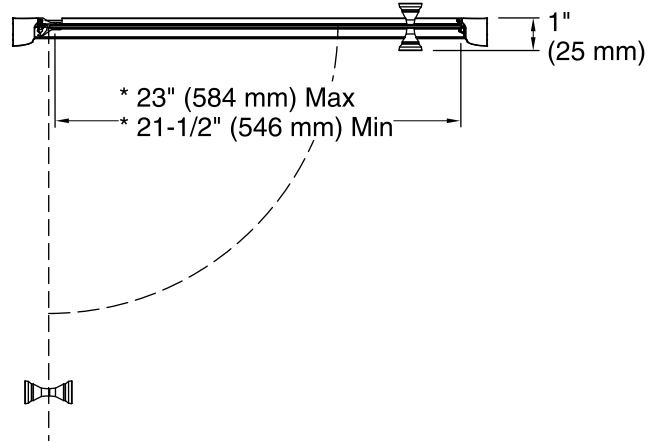

Features

- Frameless design highlights showering area.
- Two-roller compression latches allow for smooth secure door closure.
- A concealed hinge provides smooth, stable operation.
- No top header eliminates clearance issues.
- Frameless, 1/4" (6 mm) thick Crystal Clear tempered glass.
- Elegant inside and outside brass pull handles complete the look of this door.
- CleanCoat® technology creates a barrier between the water and glass to help keep your shower door looking new.

Color tiles intended for reference only.

Color	Code	Description
-------	------	-------------

	SH	Bright Silver
--	----	---------------

* Walk-through

Technical Information

All product dimensions are nominal.

Installation type: For receptor installation

Opening style: Pivot

Opening Width - Min: 27-1/4" (692 mm)

Opening Width - Max: 28-3/4" (730 mm)

Walk-through - Min: 21-1/4" (540 mm)

Walk-through - Max: 23" (584 mm)

Glass thickness: 1/4" (6 mm)

Notes

Install this product according to the installation guide.