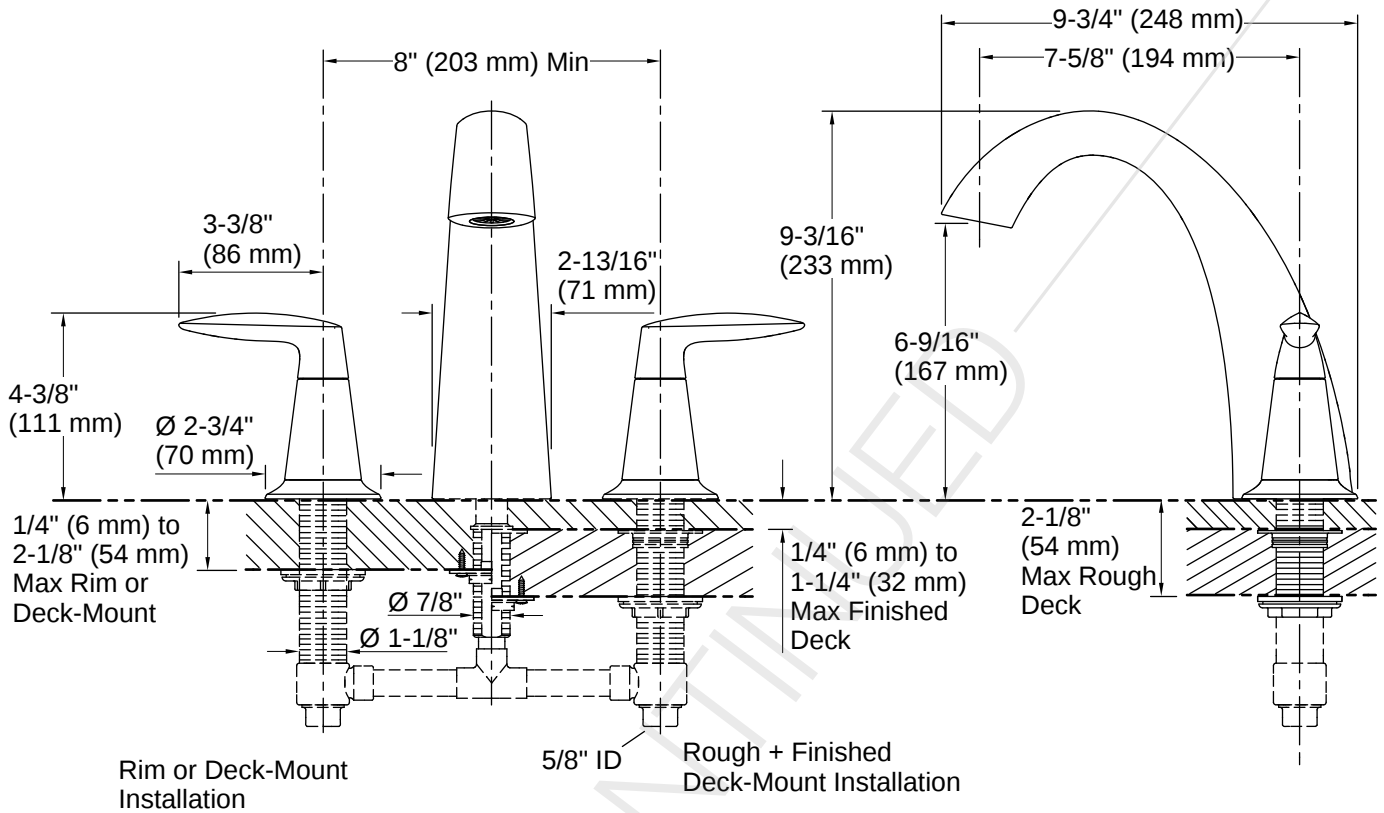

Installation

- Deck- or bath-mount

Installation Notes

Install this product according to the installation instructions.

ADA, OBC, CSA B651 compliant when installed to the specific requirements of these regulations.