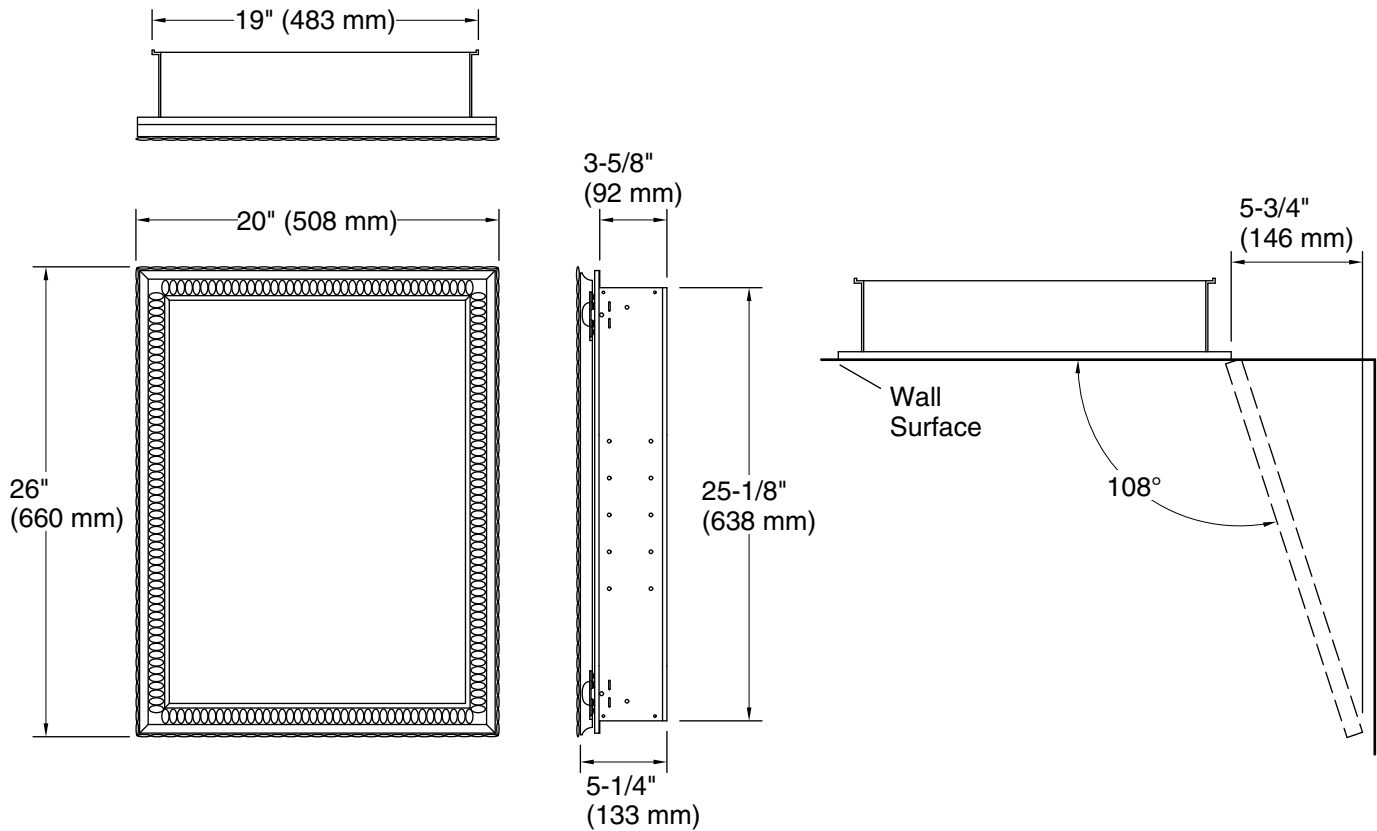

Technical Information

All product dimensions are nominal.

Notes

Install this product according to the installation guide.

When determining the height of the medicine cabinet, ensure the mirrored door will clear all obstacles (such as a faucet). A minimum distance of 2" (51 mm) is required.

Secure the screws (provided) to a stud to avoid possible property and product damage. If this is not possible, anchors (not provided) must be inserted before installing the screws.

This cabinet is designed for either right or left door swing. Check for obstructions.

Cutout for recess-mount installation:
19-1/4" (489 mm) width x 25-1/4" (641 mm) height x 3-5/8" (92 mm) depth.