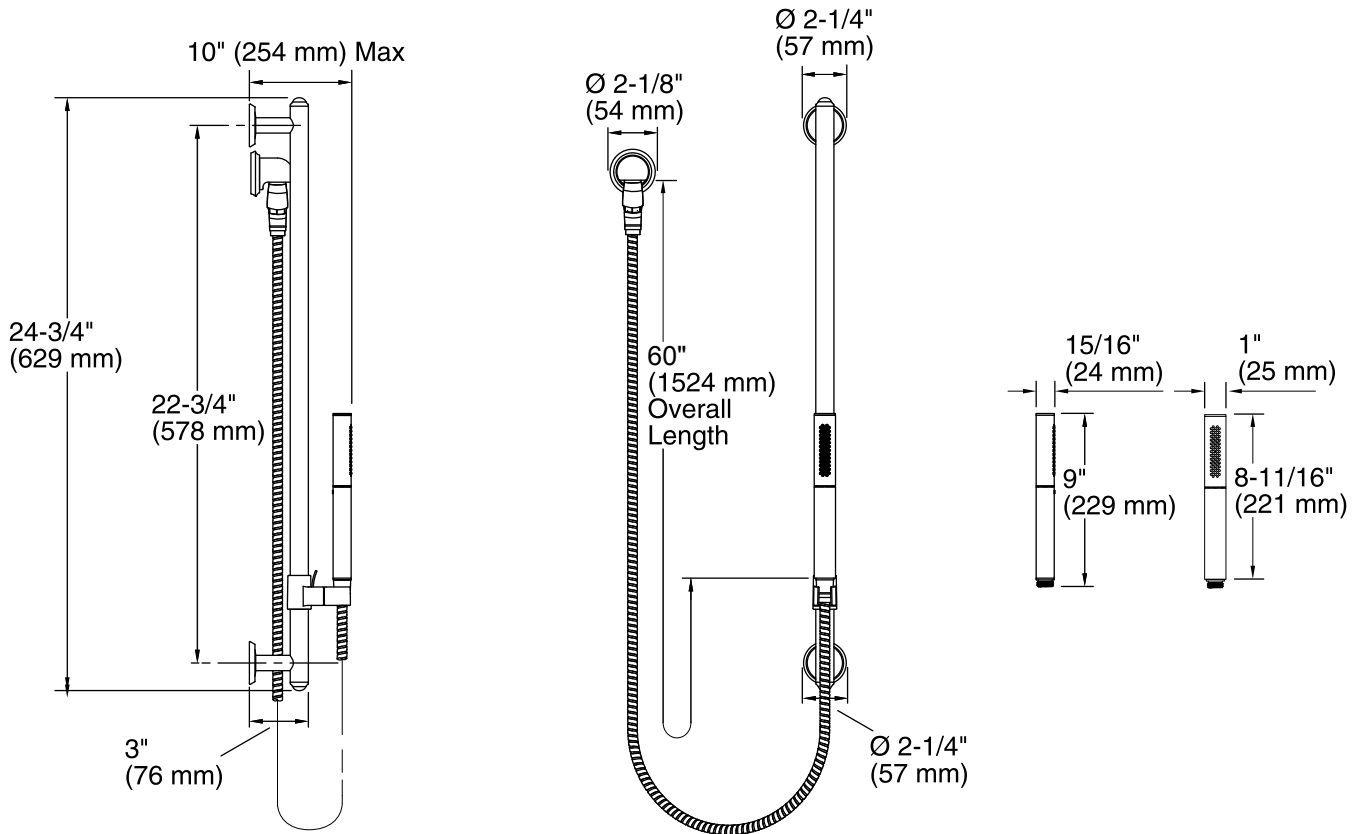

Technical Information

All product dimensions are nominal.

Handshower:

Rated maximum flow: 2.5 gal/min (9.5 l/min)

Pressure: 80 psi (5.5 bar)

Notes

Install this product according to the installation guide.

IMPORTANT! The sidebar must be mounted to stud framing at both the top and bottom mounting locations. Do not use or depend on plastic wall anchors to attach the sidebar.

Model includes handshower with vacuum breaker. Plumbing codes may require a vacuum breaker be installed in-line to handshowers. Consult with local plumbing codes.