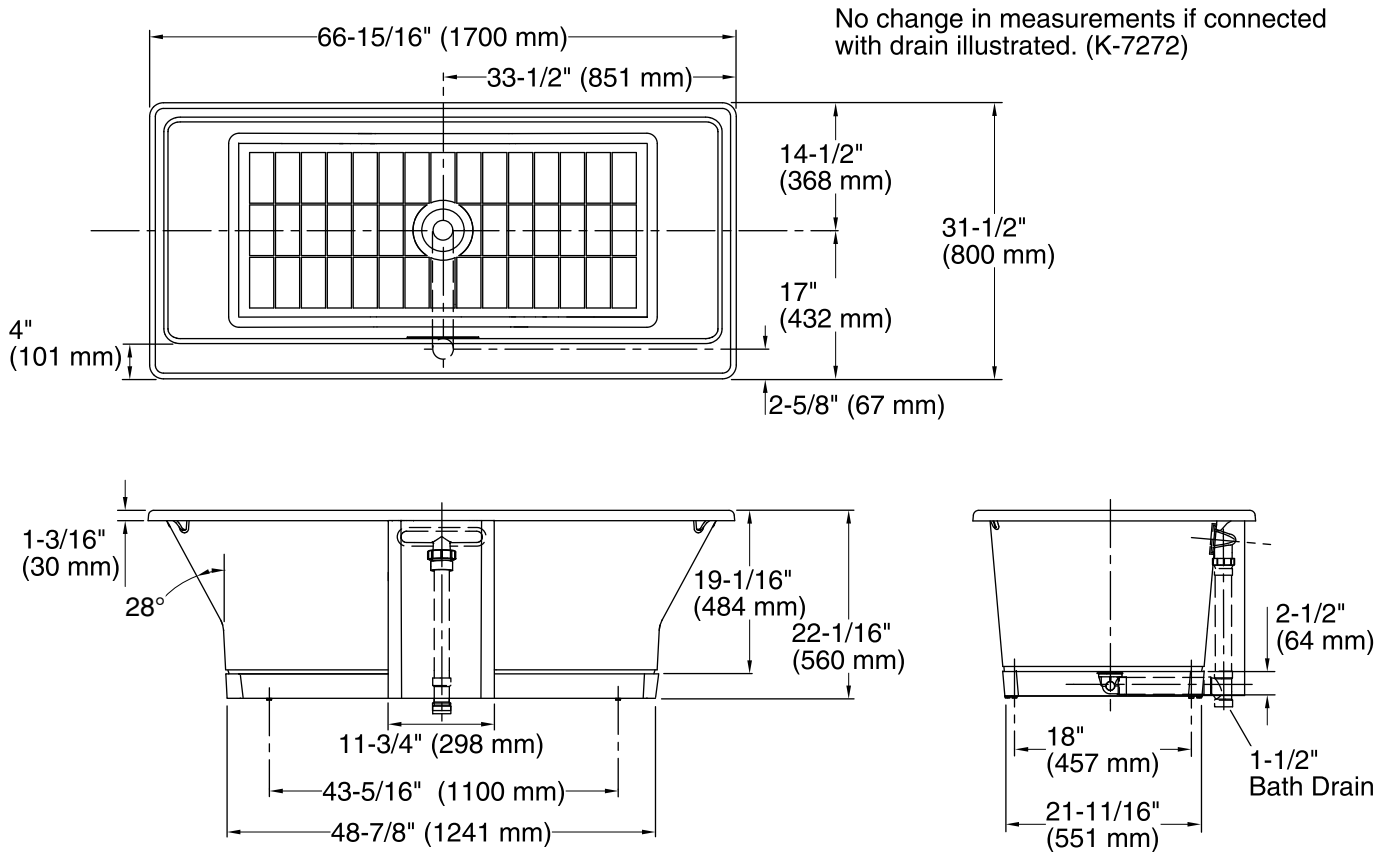

Features

- Center drain.
- Slotted overflow for deep soaking.
- Integral lumbar support.
- Coordinates with other products in the Reve® collection.
- 66-15/16" (1700 mm) x 31-1/2" (800 mm) x 22-1/16" (560 mm)

Color	Code	Description
-------	------	-------------

	0	White
--	---	-------

Technical Information

All product dimensions are nominal.

Drain location:	Center
Basin area, bottom:	49" x 22" (1245 mm x 559 mm)
Basin area, top:	62-1/2" x 24-3/4" (1588 mm x 629 mm)
Weight:	365 lbs (165.6 kg)
Minimum floor load:	70 lbs/ft ² (341.8 kg/m ²)
Water depth:	15-1/4" (387 mm)
Water capacity:	75 gal (283.9 L)
Minimum flat for door:	0" (0 mm)

Notes

Measure your actual product for rough-in details.

Install this product according to the installation instructions.

The hot water supply should be 70% of the capacity of the bath or greater. Installations will vary.