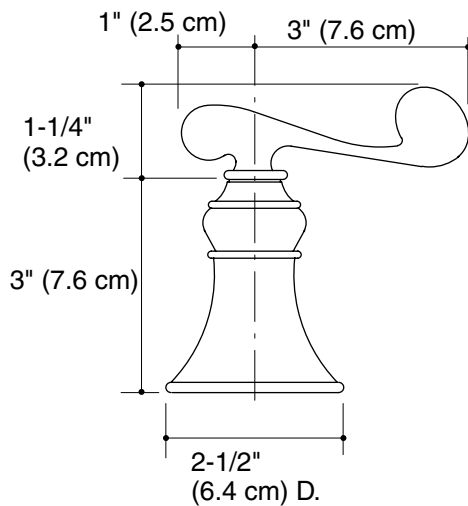

Product Information

Applicable product:	
Bath valve trim with scroll handles	K-T16124-4
Bath valve trim with traditional Handles	K-T16124-4A
Lever handles are ADA compliant	ADA
Required accessories:	
1/2" High-flow ceramic disc valve system	K-300-K

Installation Notes

Install this product according to the installation guide.

Scroll