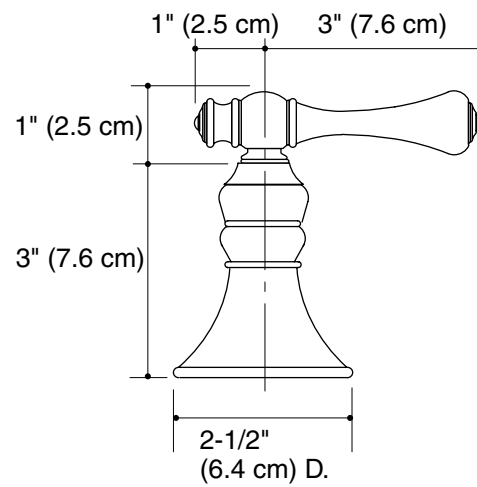

Traditional