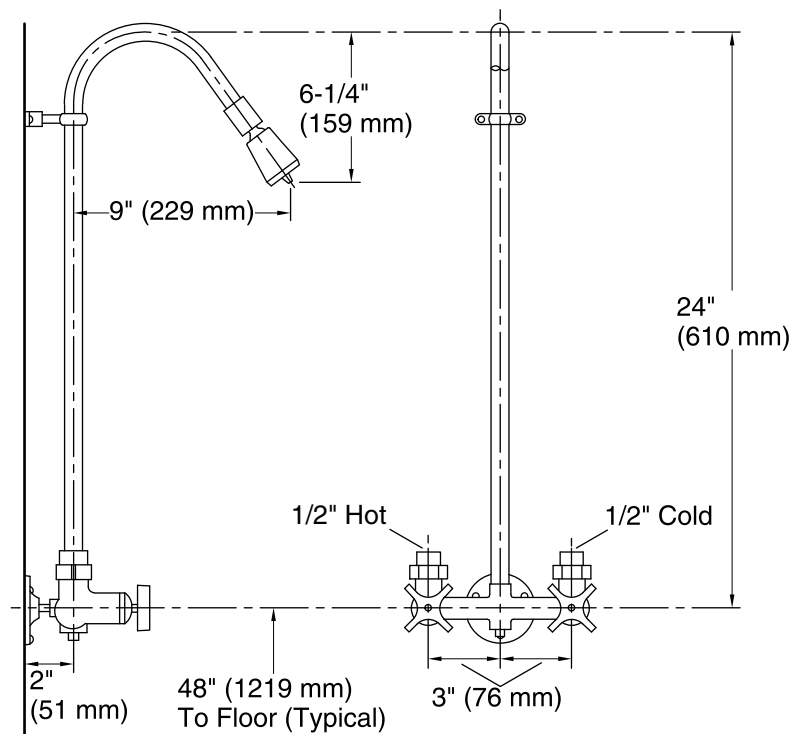

Features

- Brass valve bodies.
- Valvet® valves.
- Rough plated body.
- Galvanized riser.
- Includes four-arm handles, showerhead, and wall-mount bracket.

Material

- Brass construction.

Installation

- For 6" (152 mm) centers.
- Yoke reversible for either top or bottom supplies.

Color	Code	Description
-------	------	-------------

	RP	Rough Plate
--------------------------------------------------------------------------------------	----	-------------

Technical Information

All product dimensions are nominal.

Showerhead:

Rated maximum flow: 2.5 gal/min (9.5 l/min)

Notes

Install this product according to the installation guide.

Yoke is reversible for either top or bottom supply.