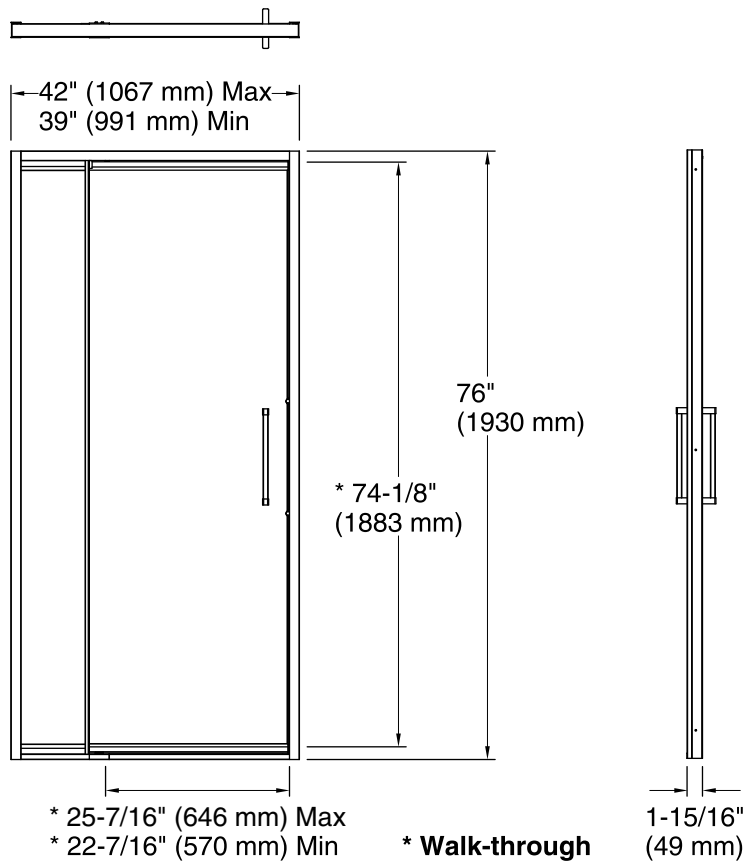

Technical Information

All product dimensions are nominal.

Installation type: For shower base installation

Opening style: Pivot

Opening Width - Min: 39" (991 mm)

Opening Width - Max: 42" (1067 mm)

Walk-through - Min: 22-7/16" (570 mm)

Walk-through - Max: 25-7/16" (646 mm)

Glass thickness: 3/8" (10 mm)

Glass coating: CleanCoat®

Notes

Install this product according to the installation guide.

Recommended two person installation.

The vertical opening should be a minimum of 76-5/8" (1946 mm) to allow for installation clearance.