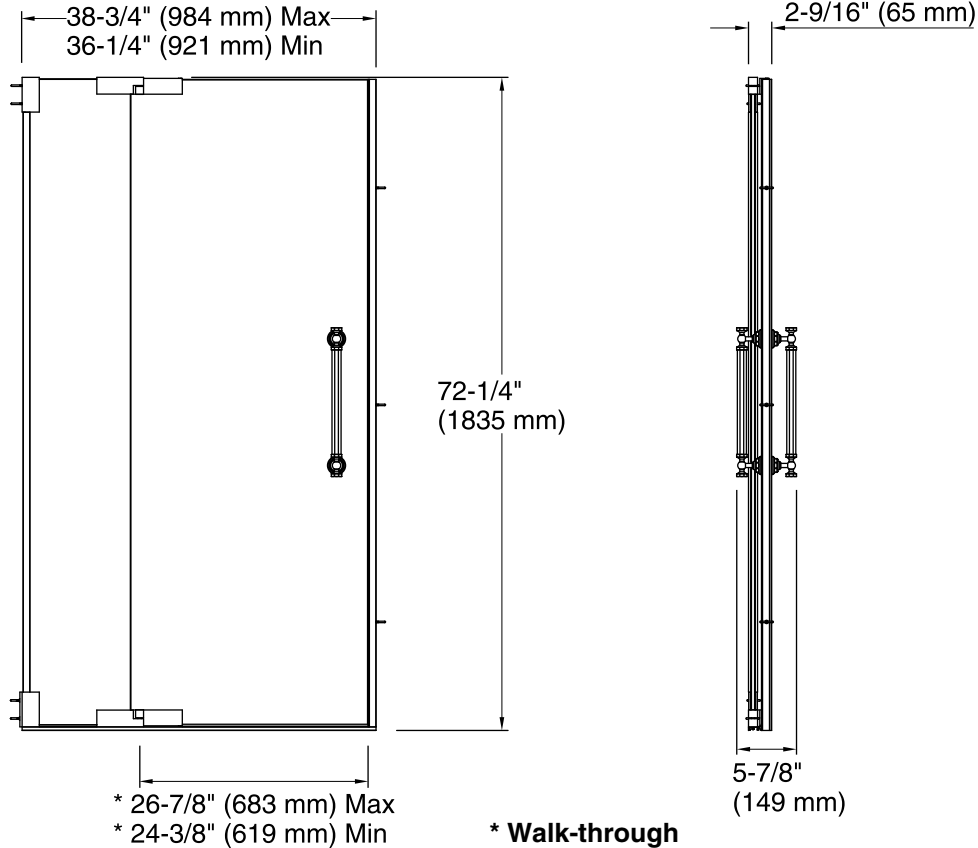

* Walk-through

Technical Information

All product dimensions are nominal.

Installation type:	For shower base installation
Opening style:	Pivot
Opening Width - Min:	36-1/4" (921 mm)
Opening Width - Max:	38-3/4" (984 mm)
Walk-through - Min:	24-3/8" (619 mm)
Walk-through - Max:	26-7/8" (683 mm)
Glass thickness:	1/2" (13 mm)
Glass coating:	CleanCoat®

Notes

Install this product according to the installation guide.

The vertical opening should be a minimum of 74-1/4" (1886 mm) to allow for installation clearance.