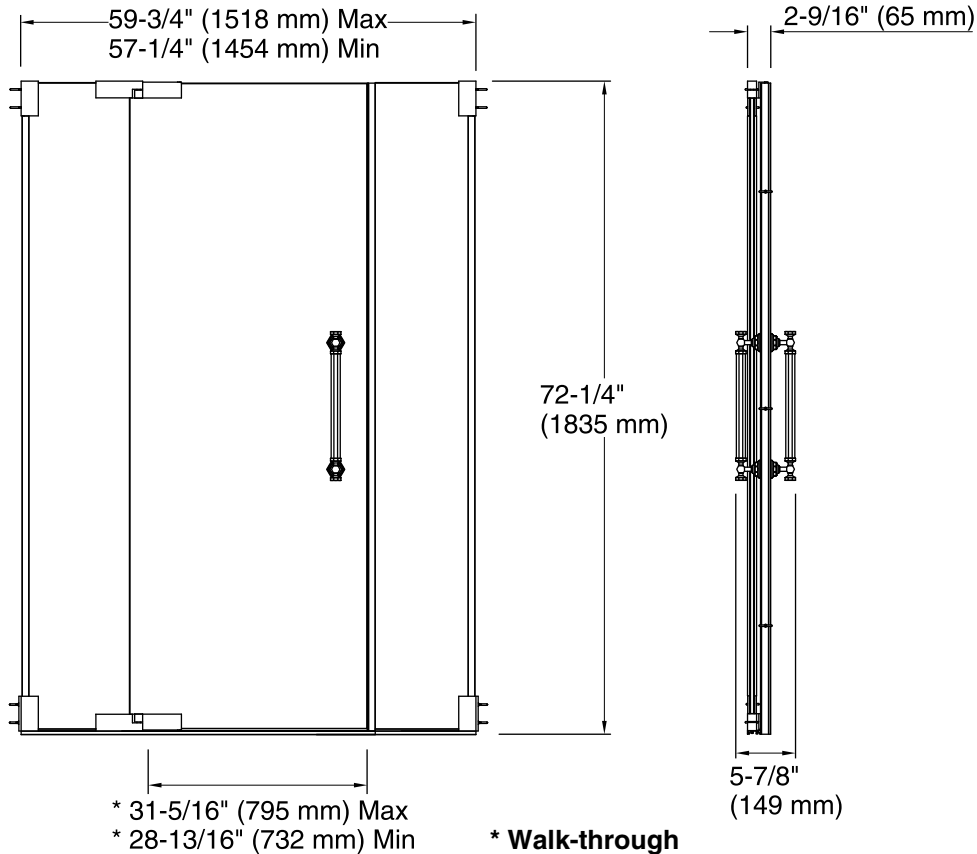

### Features

- Frameless design highlights showering area.
- No top header eliminates clearance issues.
- Frameless, 3/8" (10 mm) thick Crystal Clear tempered glass.
- 1/2" (12 mm) tempered glass sidelite and 3/8" (10 mm) tempered strikelite.
- Contemporary inside and outside solid 14-inch handles complete the look of this door.
- CleanCoat® technology creates a barrier between the water and glass to help keep your shower door looking new.
- Coordinates with Pinstripe® Suite.

### Installation

- Out-of-plumb adjustability allows for simpler installation.
- Can be installed to open to the left or right.

## Technical Information

All product dimensions are nominal.

Installation type:	For shower base installation
Opening style:	Pivot
Opening Width - Min:	57-1/4" (1454 mm)
Opening Width - Max:	59-3/4" (1518 mm)
Walk-through - Min:	28-13/16" (732 mm)
Walk-through - Max:	31-5/16" (795 mm)
Glass thickness:	3/8" (10 mm)
Glass coating:	CleanCoat®

## Notes

Install this product according to the installation guide.

The vertical opening should be a minimum of 74-1/4" (1886 mm) to allow for installation clearance.