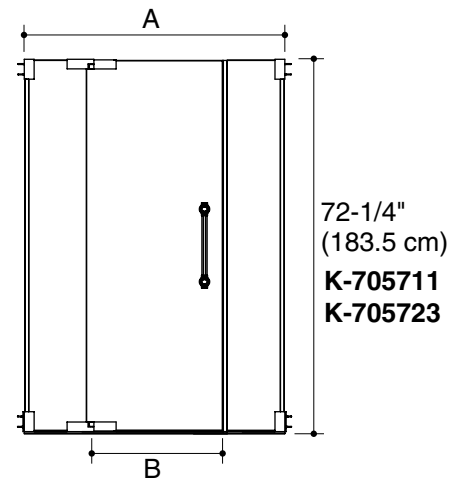

Product Information

Applicable product:		
Opening Width	Glass Side Lite Quantity	Model
30-1/4" (76.8 cm) - 32-3/4" (83.2 cm)	1	K-705706-L-*
33-1/4" (84.5 cm) - 35-3/4" (90.8 cm)	1	K-705707-L-*
36-1/4" (92.1 cm) - 38-3/4" (98.4 cm)	1	K-705708-L-*
39-1/4" (99.7 cm) - 41-3/4" (106 cm)	1	K-705709-L-*
45-1/4" (114.9 cm) - 47-3/4" (121.3 cm)	1	K-705710-L-*
57-1/4" (145.4 cm) - 59-3/4" (151.8 cm)	2	K-705711-L-*
30-1/4" (76.8 cm) - 32-3/4" (83.2 cm)	1	K-705718-L-*
33-1/4" (84.5 cm) - 35-3/4" (90.8 cm)	1	K-705719-L-*
36-1/4" (92.1 cm) - 38-3/4" (98.4 cm)	1	K-705720-L-*

39-1/4" (99.7 cm) - 41-3/4" (106 cm)	1	K-705721-L-*
45-1/4" (114.9 cm) - 47-3/4" (121.3 cm)	1	K-705722-L-*
57-1/4" (145.4 cm) - 59-3/4" (151.8 cm)	2	K-705723-L-*
* Specify glass model and hardware model when ordering.		

Installation Notes

Install this product according to the installation guide.

For models with an opening width greater than 57-1/4" (145.4 cm): The shower door must be installed between the two glass side lites.

Model	A (Min - Max)	B (Walk Through Max)
K-705711	57-1/4" (145.4 cm) - 59-3/4" (151.8 cm)	31-1/4" (79.4 cm)
K-705723	57-1/4" (145.4 cm) - 59-3/4" (151.8 cm)	31-1/4" (79.4 cm)