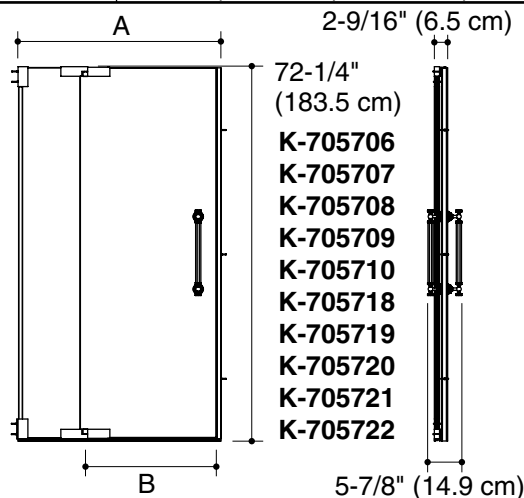

Product Information

Applicable product:		
Opening Width	Glass Side Lite Quantity	Model
30-1/4" (76.8 cm) - 32-3/4" (83.2 cm)	1	K-705706-L-*
33-1/4" (84.5 cm) - 35-3/4" (90.8 cm)	1	K-705707-L-*
36-1/4" (92.1 cm) - 38-3/4" (98.4 cm)	1	K-705708-L-*
39-1/4" (99.7 cm) - 41-3/4" (106 cm)	1	K-705709-L-*
45-1/4" (114.9 cm) - 47-3/4" (121.3 cm)	1	K-705710-L-*
57-1/4" (145.4 cm) - 59-3/4" (151.8 cm)	2	K-705711-L-*
30-1/4" (76.8 cm) - 32-3/4" (83.2 cm)	1	K-705718-L-*
33-1/4" (84.5 cm) - 35-3/4" (90.8 cm)	1	K-705719-L-*
36-1/4" (92.1 cm) - 38-3/4" (98.4 cm)	1	K-705720-L-*

39-1/4" (99.7 cm) - 41-3/4" (106 cm)	1	K-705721-L-*
45-1/4" (114.9 cm) - 47-3/4" (121.3 cm)	1	K-705722-L-*
57-1/4" (145.4 cm) - 59-3/4" (151.8 cm)	2	K-705723-L-*
* Specify glass model and hardware model when ordering.		

Installation Notes

Install this product according to the installation guide.

For models with an opening width greater than 57-1/4" (145.4 cm): The shower door must be installed between the two glass side lites.

Model	A (Min - Max)	B (Walk Through Max)
K-705711	57-1/4" (145.4 cm) - 59-3/4" (151.8 cm)	31-1/4" (79.4 cm)
K-705723	57-1/4" (145.4 cm) - 59-3/4" (151.8 cm)	31-1/4" (79.4 cm)