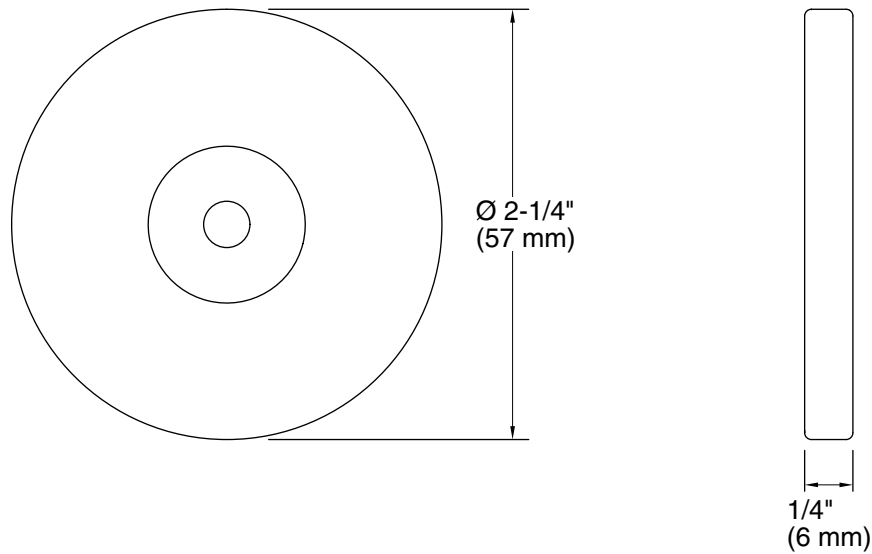

Technical Information

All product dimensions are nominal.

Drain included: No

Notes

Install this product according to the installation guide.