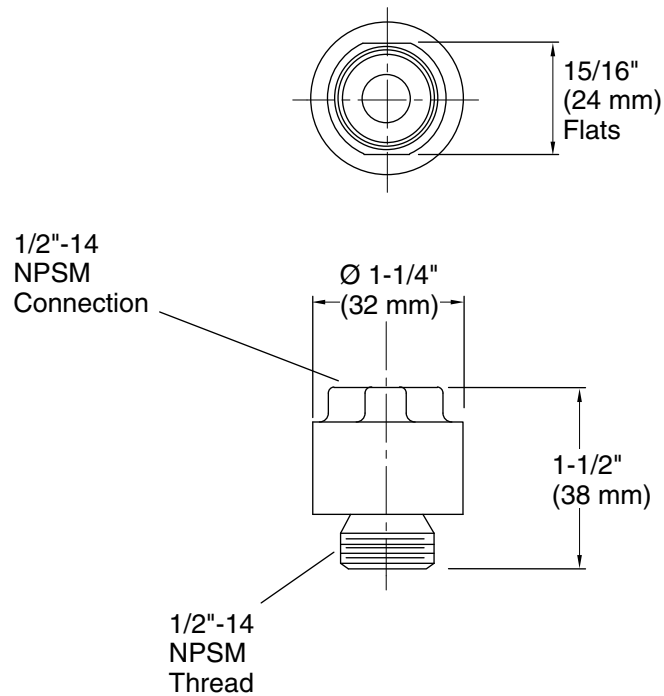

### Features

- 1/2" (12.7 mm) square vacuum breaker
- For use with Persona handshower system

### Technical Information

All product dimensions are nominal.