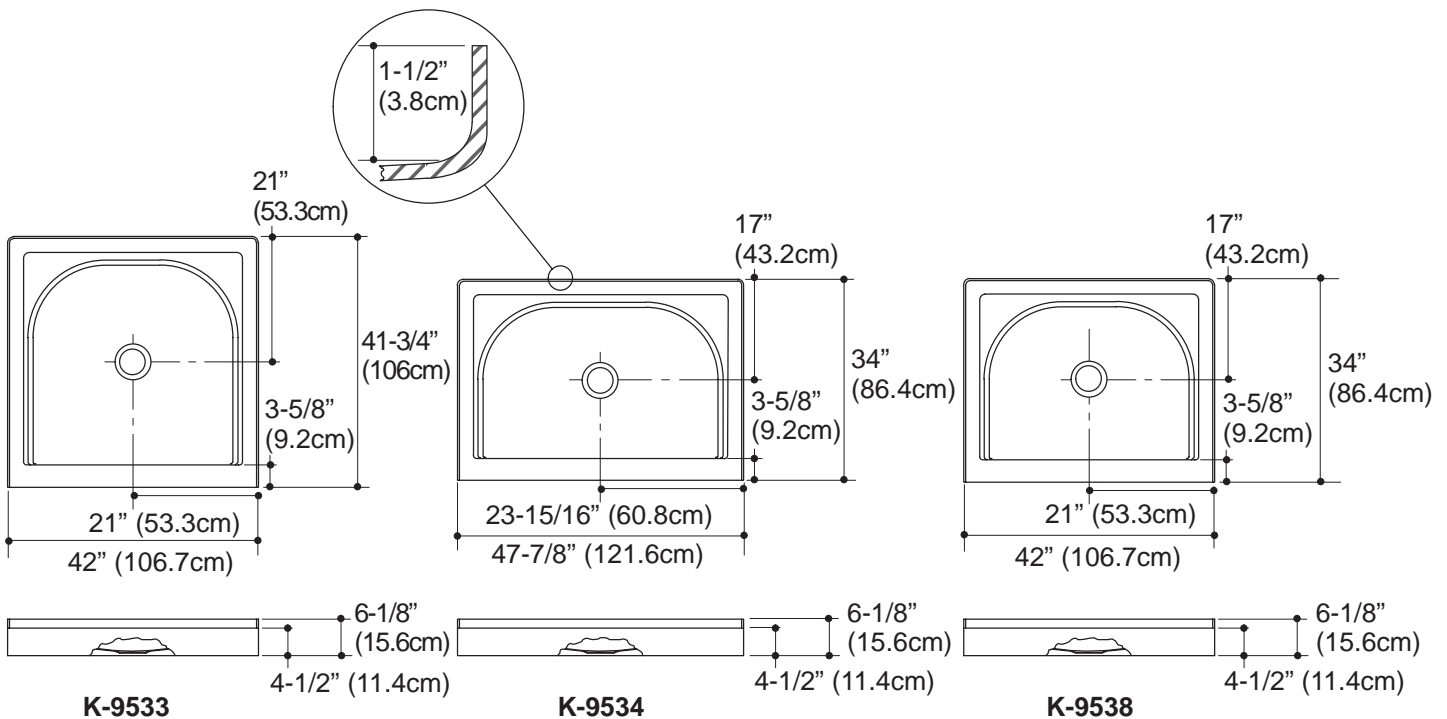

SHOWER RECEPTORS

K-9533, K-9534, K-9538

FEATURES

- 42" (106.7cm) x 41-3/4" (106cm) (K-9533)
- 47-7/8" (121.6cm) x 34" (86.4cm) (K-9534)
- 42" (106.7cm) x 34" (86.4cm) (K-9538)
- Acrylic
- Terraced side walls
- Molded-in floor pattern

SPECIFIED MODEL:

Model	Description	Colors/Finishes	
K-9533	42" (106.7cm) x 41-3/4" (106cm) receptor	<input type="checkbox"/> 0 White	<input type="checkbox"/> Other_____
K-9534	47-7/8" (121.6cm) x 34" (86.4cm) receptor	<input type="checkbox"/> 0 White	<input type="checkbox"/> Other_____
K-9538	42" (106.7cm) x 34" (86.4cm) receptor	<input type="checkbox"/> 0 White	<input type="checkbox"/> Other_____
Recommended Accessories			
K-9132	Drain	<input type="checkbox"/> CP	<input type="checkbox"/> PB <input type="checkbox"/> Other_____

Optional Accessories on Page 2

PRODUCT SPECIFICATION:

The shower receptor shall be 42" (106.7cm) in length and 41-3/4" (106cm) in width (K-9533), 47-7/8" (121.6cm) in length and 34" (86.4cm) in width (K-9534) or 42" (106.7cm) in length and 34" (86.4cm) in width (K-9538). Shower receptor shall be made of acrylic. Shower receptor shall have terraced side walls. Shower receptor shall have molded-in floor pattern. Shower receptor shall be Kohler Model K-_____-_____.

* Refer to Fixtures Price Book for glass options.

PRODUCT INFORMATION

Fixture:	
Weight, K-9533	57 lbs. (25.9 kg)
Weight, K-9534	45 lbs. (20.4 kg)
Weight, K-9538	40 lbs. (18.1 kg)
Configuration	1-piece
Drain Outlet	3-3/8" D. (8.6cm)