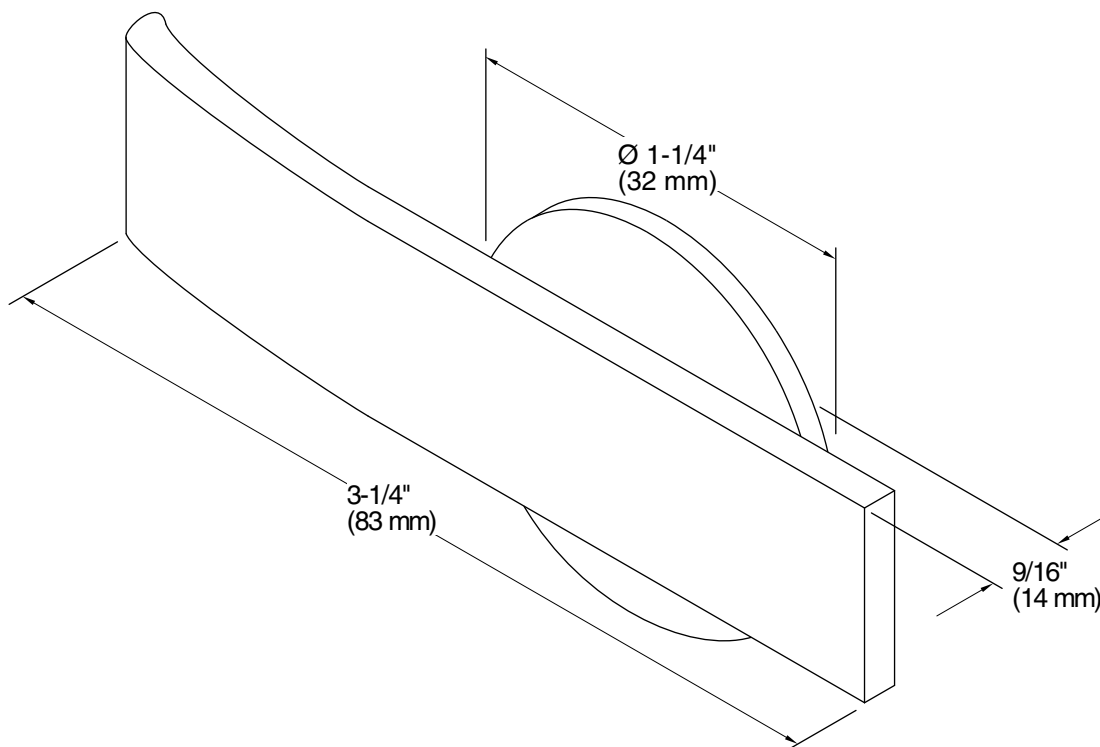

Features

- Premium metal construction for durability.
- KOHLER finishes resist corrosion and tarnish.
- For use with the following Wellworth and Highline two-piece toilets: K-3999, K-3979, K-3889, K-3949, K-3998, K-3978, K-3948, K-3997, K-3977 and K-3947.
- Coordinates with other products in the Wellworth Collection.

Technical Information

All product dimensions are nominal.

Material: Metal

Notes

ADA, OBC, CSA B651 compliant when installed to the specific requirements of these regulations.