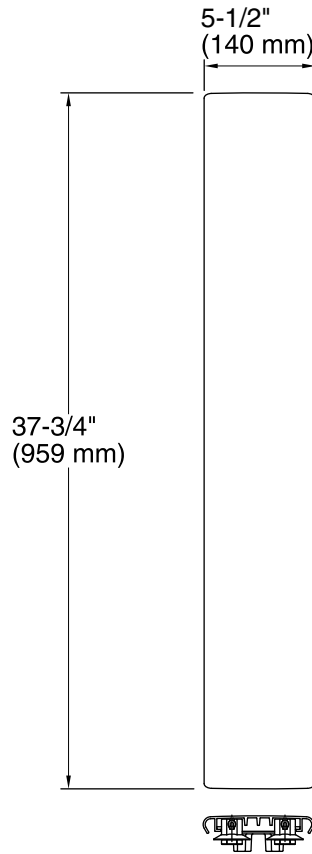

Features

- Aluminum construction.
- Fits over recessed drain.
- Prevents water from pooling underfoot.
- For use on Groove K-9997 shower base.
- 5-1/2" (140 mm) x 37-3/4" (959 mm)

Codes/Standards

None Applicable

Technical Information

All product dimensions are nominal.

Notes

Install this product according to the installation guide.