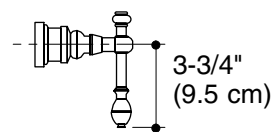

KOHLER® Roughing-In

K-6805
IV GEORGES BRASS®
BATH AND SHOWER TRIM

Product Information

Applicable product:	
Bath and shower trim with cross handles	K-6805-3
Bath and shower trim with lever handles	K-6805-4
Optional accessories:	
Deep roughing-in kit for wall-mount and shower faucets	56373

Installation Notes

Install this product according to the installation guide.

Lever