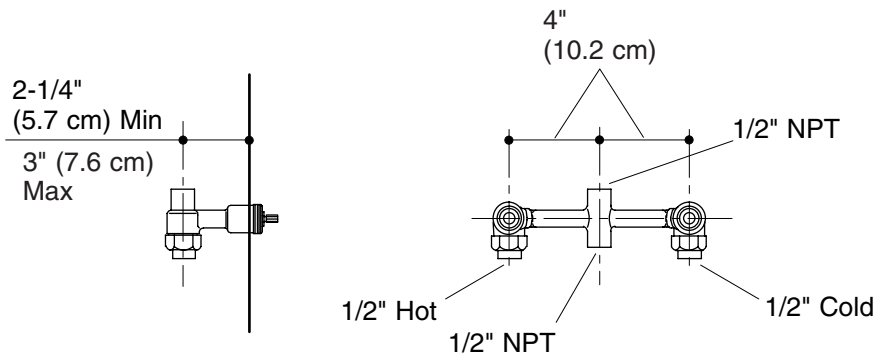

KOHLER® Roughing-In

K-6805
IV GEORGES BRASS®
BATH AND SHOWER TRIM

Product Information

Applicable product:	
Bath and shower trim with cross handles	K-6805-3
Bath and shower trim with lever handles	K-6805-4
Optional accessories:	
Deep roughing-in kit for wall-mount and shower faucets	56373

Installation Notes

Install this product according to the installation guide.

Cross

Lever