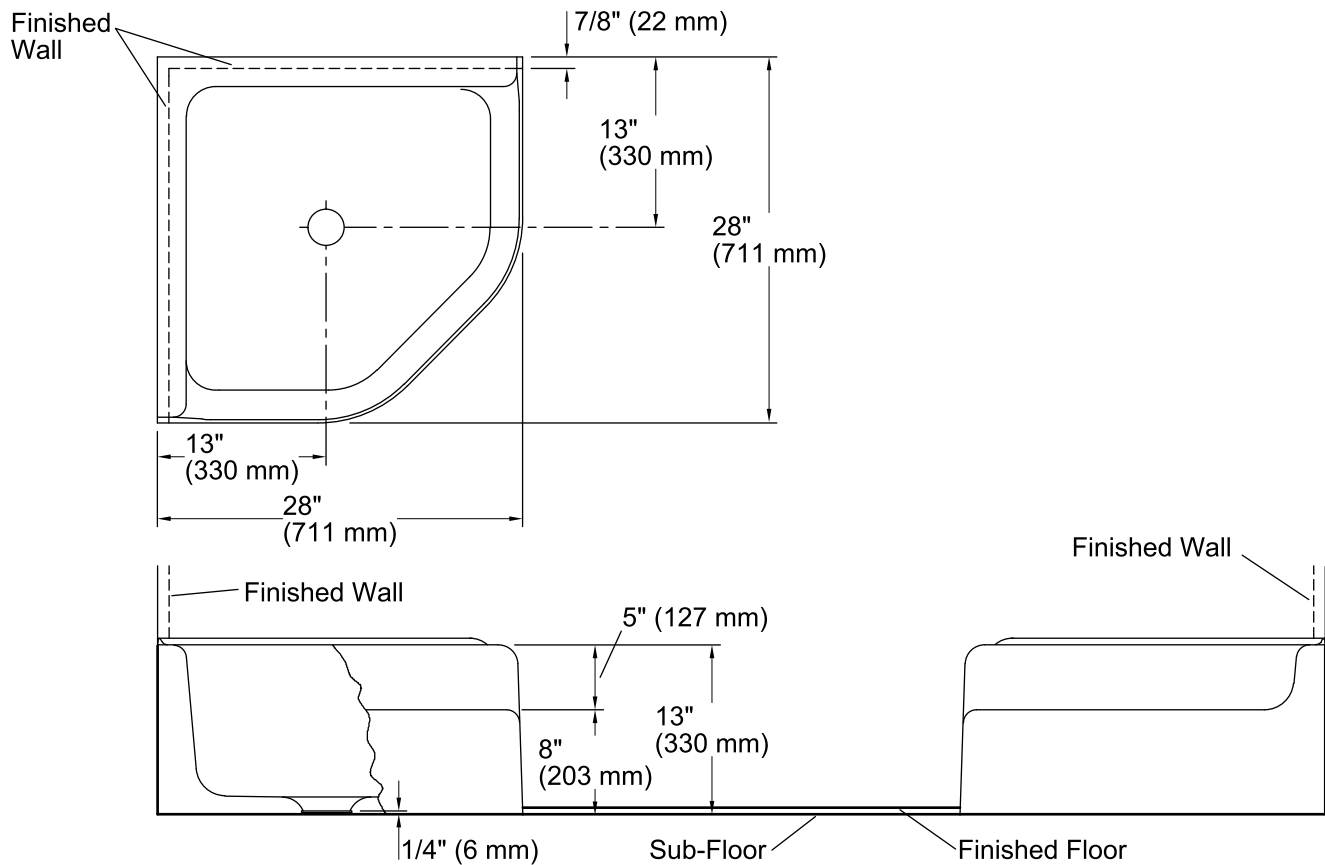

Features

- KOHLER® cast iron.
- Floor-mount.
- Corner basin.
- Acid-resistant enamel finish.
- Without overflow.
- No faucet holes; requires wall-mount faucet.
- 28" (711 mm) x 28" (711 mm)

Optional Accessories

Color	Code	Description
-------	------	-------------

	0	White
--	---	-------

Technical Information

All product dimensions are nominal.

Bowl configuration:	Single
Installation:	Standalone, Standalone
Bowl area (Only)	Length: 23" (584 mm) Width: 23" (584 mm) Water depth: 6-3/4" (171 mm)
Drain hole:	2-7/8" (73 mm)