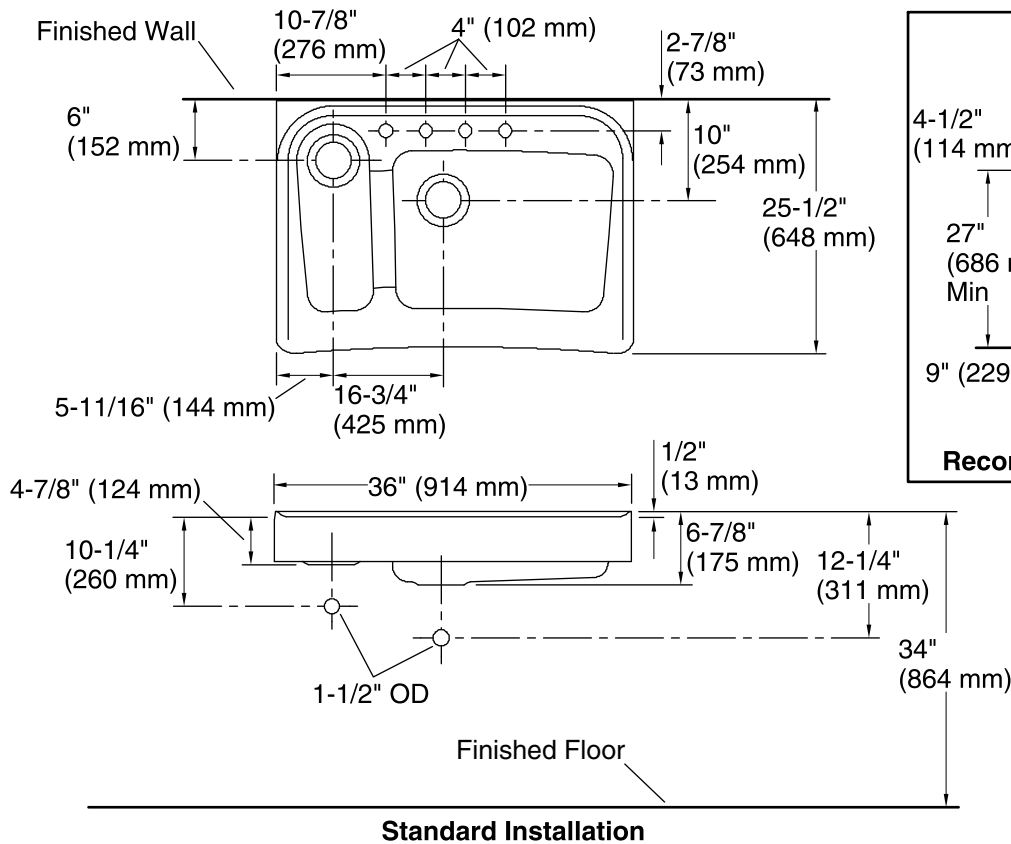

Features

- 36-inch minimum base cabinet width.
- KOHLER cast iron.
- Acid-resistant enamel finish.
- Under-mount or tile-in.
- Double (high/low) bowl.
- Three faucet holes with one accessory hole to the right.
- 36" (914 mm) x 25-1/2" (648 mm)

Color	Code	Description
	0	White
	96	Biscuit
	47	Almond
	NY	Dune
	7	Black Black™

Technical Information

All product dimensions are nominal.

Bowl configuration:	High-low
Installation:	Under-mount, Tile-in
Bowl area (Left)	Length: 21" (533 mm) Width: 16" (406 mm) Bowl depth: 5-3/4" (146 mm)
Bowl area (Right)	Length: 7" (178 mm) Width: 19" (483 mm) Bowl depth: 3-3/4" (95 mm)
Number of deck holes:	4
Faucet hole(s):	1-3/8" (35 mm)
Drain hole:	3-5/8" (92 mm)