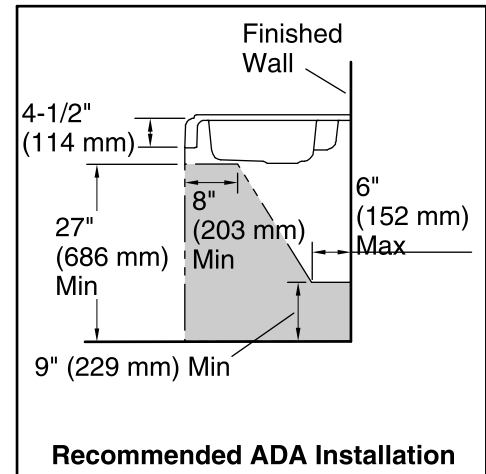

Features

- 36-inch minimum base cabinet width.
- KOHLER cast iron.
- Acid-resistant enamel finish.
- Under-mount or tile-in.
- Double (high/low) bowl.
- Three faucet holes with one accessory hole to the right.
- 36" (914 mm) x 25-1/2" (648 mm)

Color	Code	Description
	0	White
	96	Biscuit
	47	Almond
	NY	Dune
	7	Black Black™

Technical Information

All product dimensions are nominal.

Bowl configuration:	High-low
Installation:	Under-mount, Tile-in
Bowl area (Left)	Length: 21" (533 mm) Width: 16" (406 mm) Bowl depth: 5-3/4" (146 mm)
Bowl area (Right)	Length: 7" (178 mm) Width: 19" (483 mm) Bowl depth: 3-3/4" (95 mm)
Number of deck holes:	4
Faucet hole(s):	1-3/8" (35 mm)
Drain hole:	3-5/8" (92 mm)