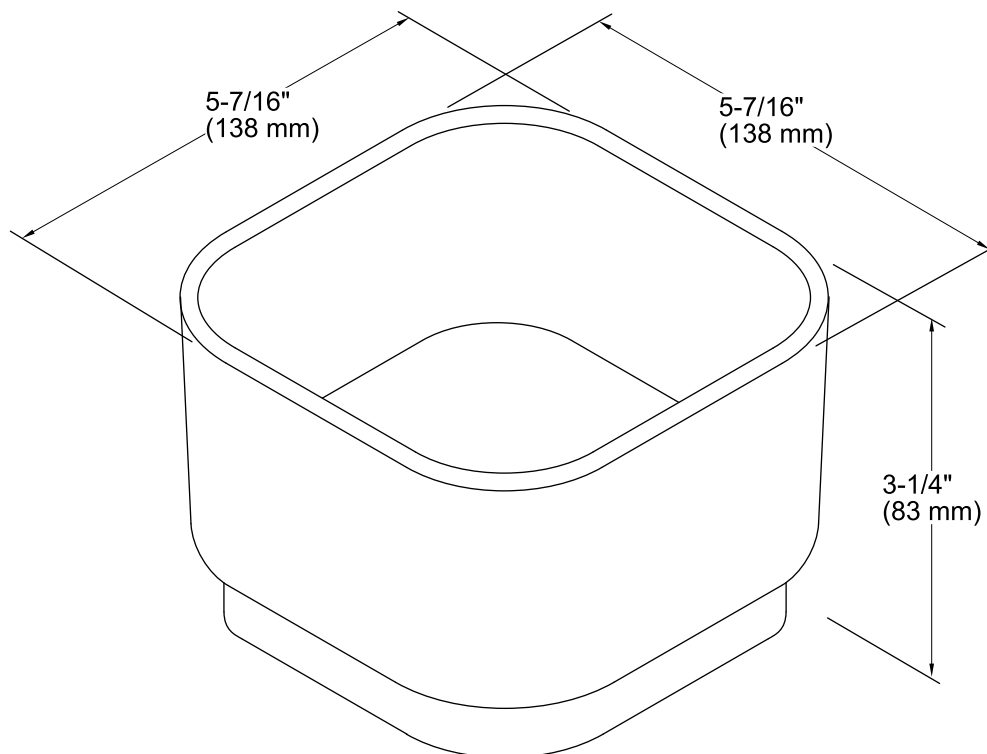

Technical Information

All product dimensions are nominal.