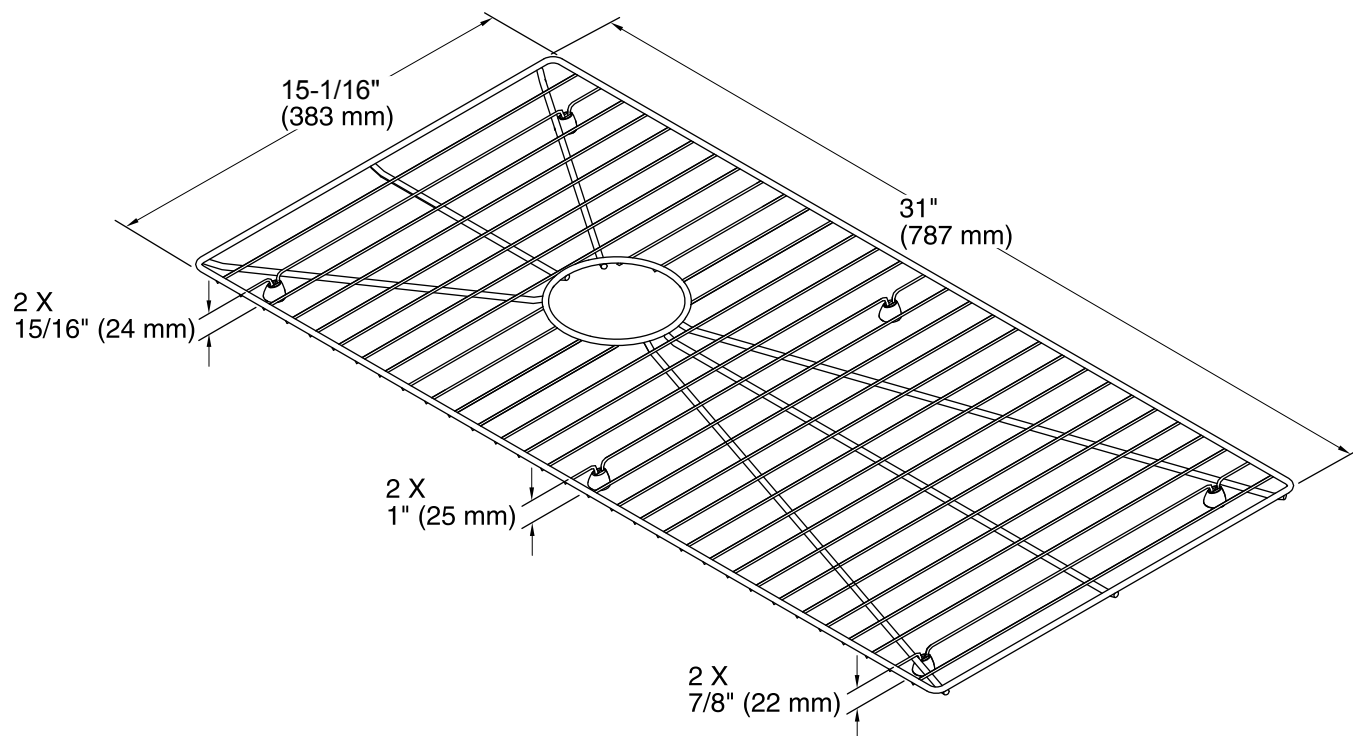

Features

- Fits the bottom of the K-3761 Stages kitchen sink.
- Comes included with the K-3761 Stages kitchen sink.
- Durable stainless-steel construction.
- Helps protect sink surface from daily wear.
- Dishwasher safe.
- Rubber feet provide added protection.

Technical Information

All product dimensions are nominal.