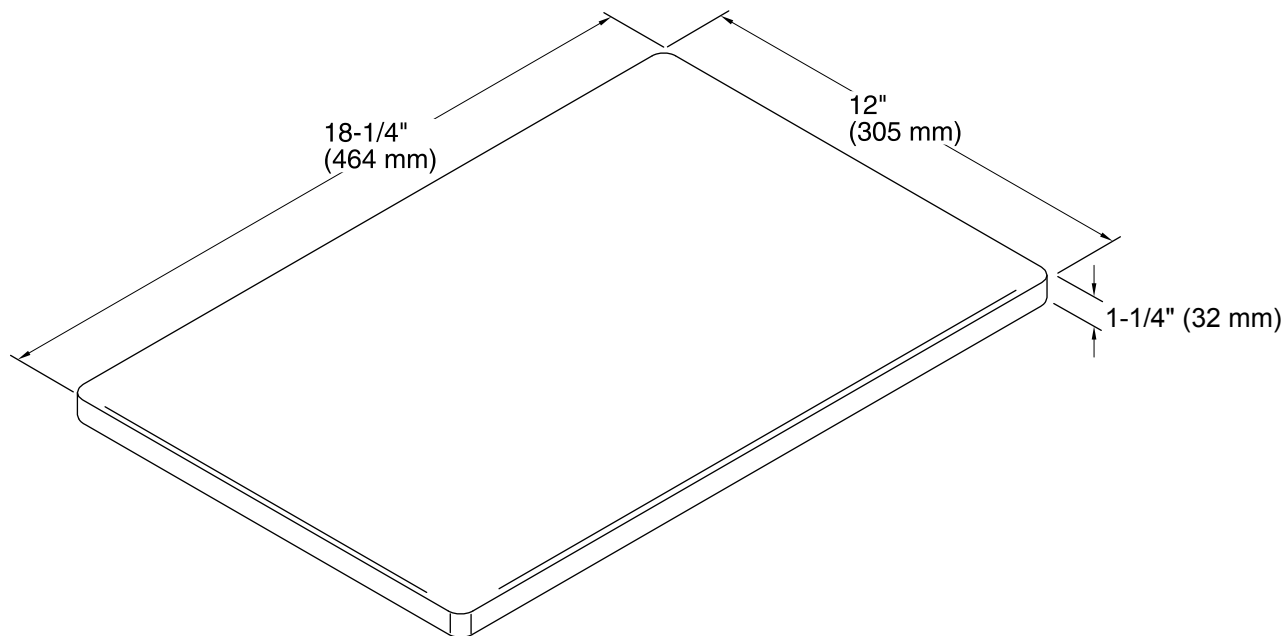

Features

- Fits over the K-6410 Indio kitchen sink.
- Durable hardwood construction.
- Provides a workstation for quick and easy food prepping.

Codes/Standards

None Applicable

KOHLER® One-Year Limited Warranty

See website for detailed warranty information.

Technical Information

All product dimensions are nominal.