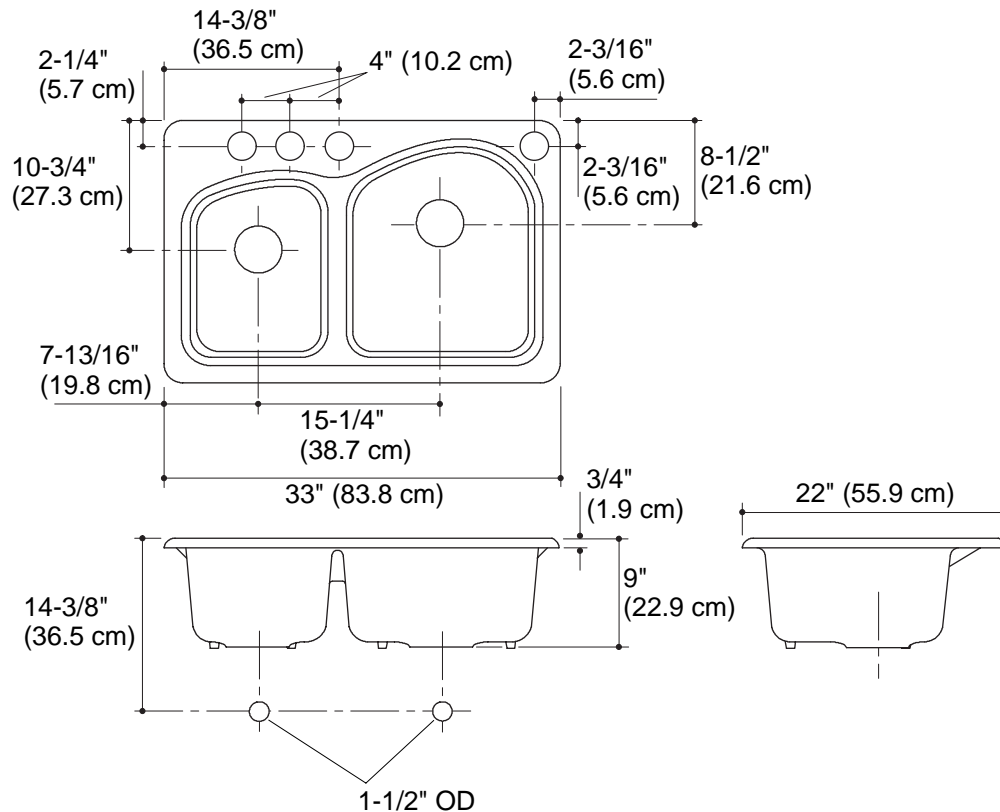

Features

- KOHLER cast iron
- Acid-resistant enamel finish
- Undercounter
- Double (large/medium) compartment
- 4-hole (oversize)
- Undermount sink kit 23" (58.4) included
- 33" (83.8 cm) x 22" (55.9 cm)

Product Specification:

The undercounter sink shall be 33" (83.8 cm) in length and 22" (55.9 cm) in width. Sink shall be made of cast iron with acid resistant enamel finish. Sink shall be double (large/medium) compartment. Sink shall be 4-hole (oversized). Sink shall include undermount sink kit 23" (58.4 cm). Sink shall be Kohler Model K-5805-4U-_____.

WOODFIELD™

Technical Information

Fixture*:	Basin area	Water depth
Sink, left	11-1/2" (29.2 cm) x 15" (38.1 cm)	7-7/8" (20 cm)
Sink, right	15-1/2" (39.4 cm) x 17-1/2" (44.5 cm)	7-7/8" (20 cm)
Drain holes	3-5/8" (9.2 cm) D.	
Faucet holes	2-3/8" (6 cm) D.	
* Approximate measurements for comparison only.		

Included components:	
Cut-out template	1039874-7
Undermount sink kit 23" (58.4 cm)	1054375

Installation Notes

Install this product according to the installation guide.

Product Diagram

WOODFIELD™ ENAMELED CAST IRON UNDERCOUNTER SINK