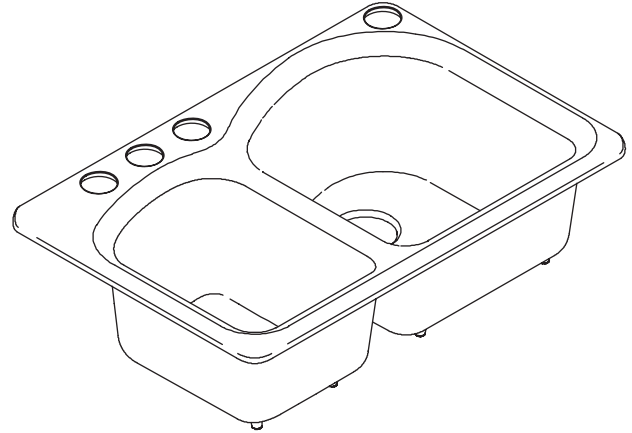

Features

- KOHLER cast iron
- Acid-resistant enamel finish
- Undercounter
- Double (large/medium) compartment
- 4-hole (oversize)
- Undermount sink kit 23" (58.4) included
- 33" (83.8 cm) x 22" (55.9 cm)

ENAMELED CAST IRON UNDERCOUNTER SINK K-5805-4U

Codes/Standards Applicable

Specified model meets or exceeds the following:

- IAPMO/UPC
- CSA B45
- ASME A112.19.1M

Colors/Finishes

- 0: White
- Other: Refer to Price Book for additional colors/finishes

Product Specification:

The undercounter sink shall be 33" (83.8 cm) in length and 22" (55.9 cm) in width. Sink shall be made of cast iron with acid resistant enamel finish. Sink shall be double (large/medium) compartment. Sink shall be 4-hole (oversized). Sink shall include undermount sink kit 23" (58.4 cm). Sink shall be Kohler Model K-5805-4U-_____.

WOODFIELD™

Technical Information

Fixture*:	Basin area	Water depth
Sink, left	11-1/2" (29.2 cm) x 15" (38.1 cm)	7-7/8" (20 cm)
Sink, right	15-1/2" (39.4 cm) x 17-1/2" (44.5 cm)	7-7/8" (20 cm)
Drain holes	3-5/8" (9.2 cm) D.	
Faucet holes	2-3/8" (6 cm) D.	
* Approximate measurements for comparison only.		