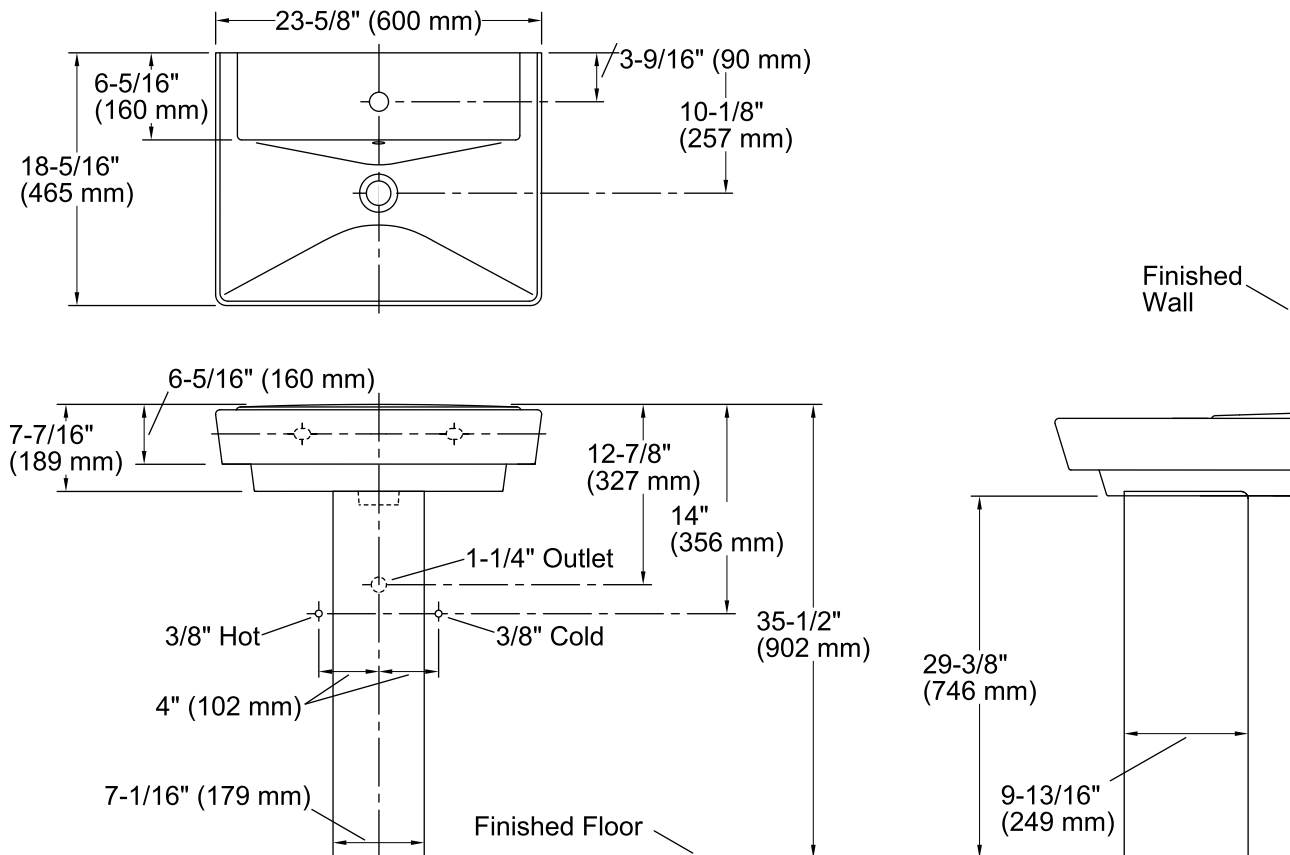

Features

- Fireclay.
- Pedestal.
- Rectangular basin with a contemporary design.
- With overflow.
- Single faucet hole.
- Coordinates with other products in the Rêve collection.
- 23-5/8" (600 mm) x 18-5/16" (465 mm) x 35-1/2" (902 mm)

Components

Product includes:

K-5027-1 Pedestal/Wall-mount Bathroom Sink

K-5032 Bathroom Sink Pedestal

Codes/Standards

ASME A112.19.2/CSA B45.1

KOHLER® One-Year Limited Warranty

See website for detailed warranty information.

Available Color/Finishes

Color tiles intended for reference only.

Color	Code	Description
-------	------	-------------

	0	White
--	---	-------

Technical Information

All product dimensions are nominal.

Bowl configuration:	Single
Installation:	Pedestal, Pedestal
Bowl area (Only)	Length: 23-5/8" (600 mm) Width: 12" (305 mm) Water depth: 3" (76 mm)
Number of deck holes:	1
Faucet hole(s):	1-3/8" (35 mm)
Drain hole:	1-3/4" (44 mm)