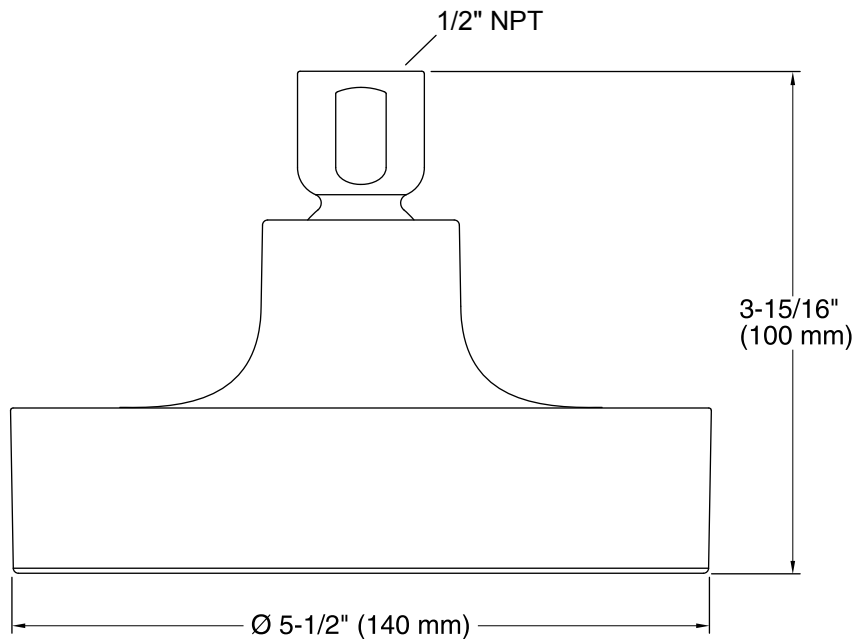

Features

- Katalyst® air-induction technology maximizes the air/water mix for a powerful, even flow.
- Optimized sprayface with 66 nozzles delivers a more focused coverage of large water droplets.
- Minimizes wasteful overspray and increases cleaning and hair-rinsing performance.
- MasterClean™ sprayface with translucent nozzles is easy to clean.
- 2.5 gpm (gallons per minute) flow rate.
- 1/2-inch NPT connection.
- Coordinates with Purist faucets and accessories.
- Showerarm and flange not included.

Material

- KOHLER finishes resist corrosion and tarnishing.

Installation

- Wall-mount

Optional Accessories

- K-933 Shower Arm and Flange
- K-934 Shower Arm and Flange

Codes/Standards

ASME A112.18.1/CSA B125.1
DOE - Energy Policy Act 1992

Technical Information

All product dimensions are nominal.

Handshower:

Pressure: 80 psi (5.5 bar)

Showerhead/Body Spray:

Rated maximum flow: 2.5 gal/min (9.5 l/min)

Pressure: 80 psi (5.5 bar)

Notes