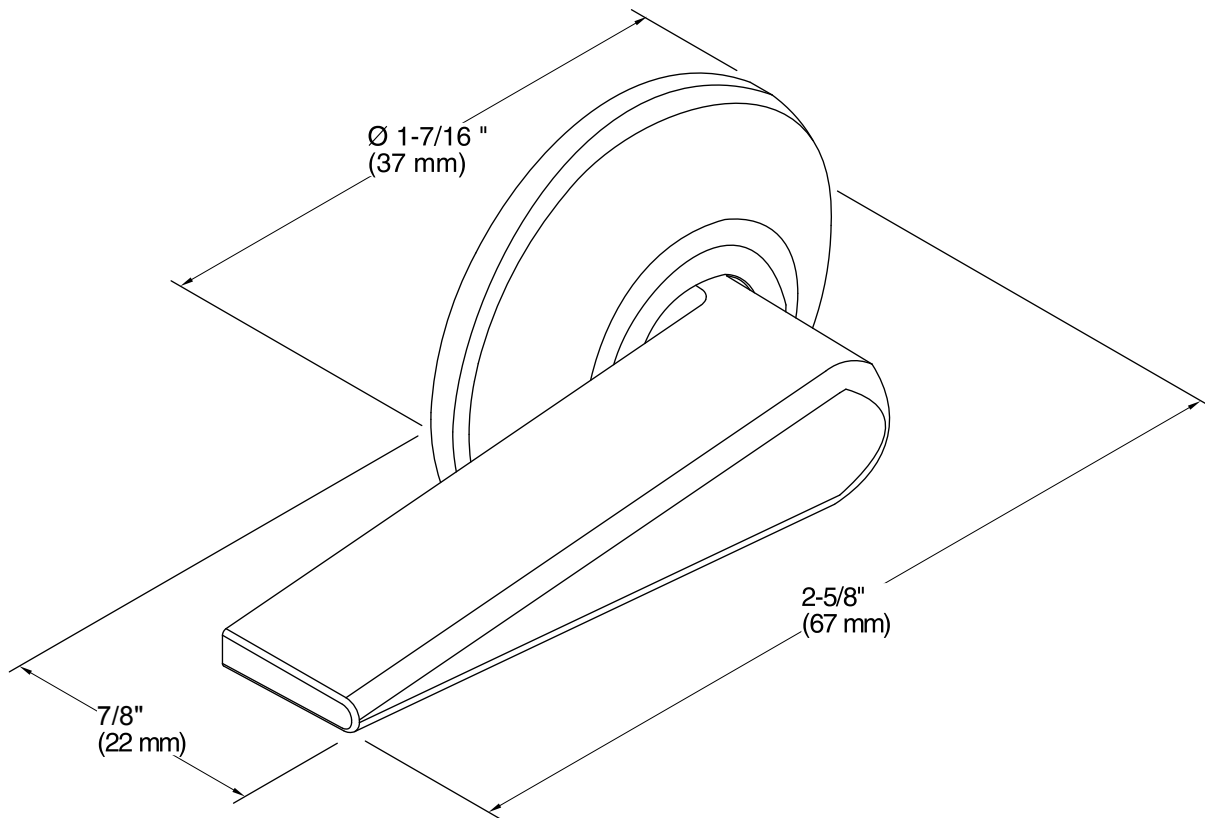

Features

- Solid-brass construction for durability.
- KOHLER finishes resist corrosion and tarnish.
- For use with the K-3678 Devonshire two-piece toilet.
- Coordinates with other products in the Devonshire Collection.

Color tiles intended for reference only.

Color	Code	Description
	BN	Vibrant® Brushed Nickel
	2BZ	Oil-Rubbed Bronze
	VNT	Vintage Nickel

Technical Information

All product dimensions are nominal.

Notes

ADA compliant when installed to the specific requirements of these regulations.