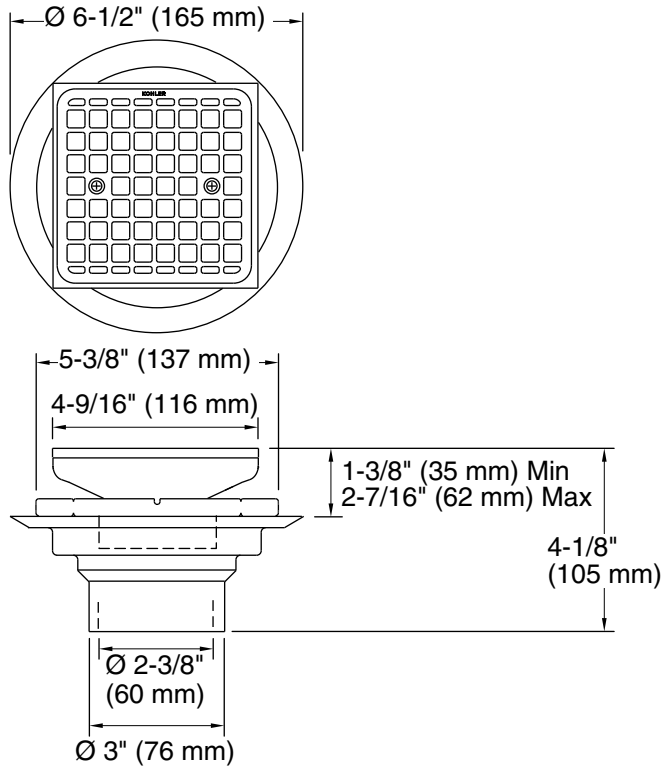

Features

- Removable square shaped grid plate
- Reversible collar to accommodate a variety of tile thicknesses
- 2" and 3" PVC connection

Material

- Brass and PVC construction
- KOHLER® finishes resist corrosion and tarnishing

Installation

- Through-the-floor tile-in installation

Recommended Products/Accessories

- K-23726 Drain treatment
- K-23723 Faucet cleaner

Codes/Standards

ASME A112.18.2/CSA B125.2

KOHLER® One-Year Limited Warranty

Collar with Threads Facing Down

Collar with Threads Facing Up

Technical Information

All product dimensions are nominal.

Notes

Install this product according to the installation instructions.