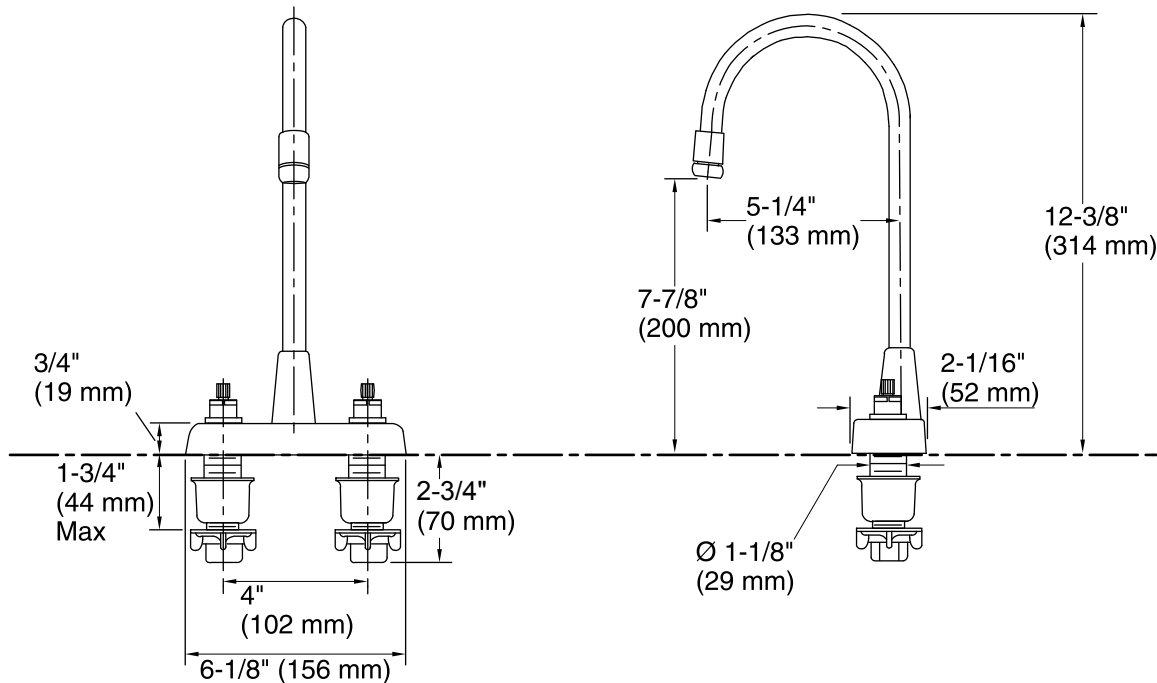

### Technical Information

All product dimensions are nominal.

#### Spout:

Spout reach: 5-1/4" (133 mm)