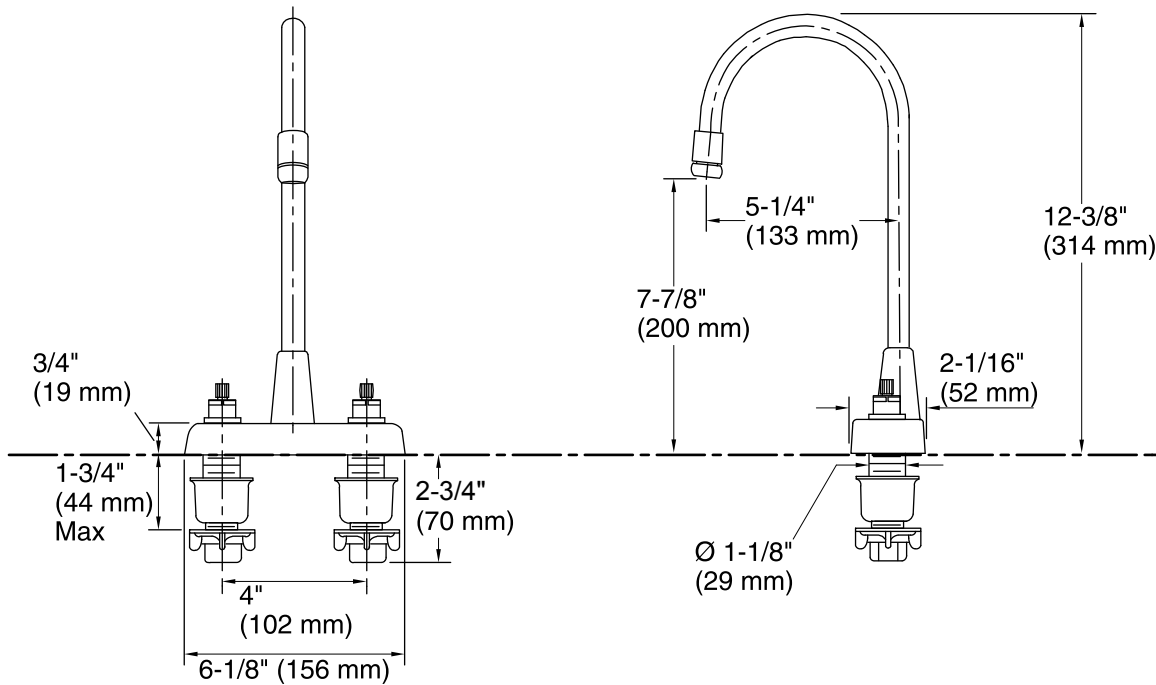

Technical Information

All product dimensions are nominal.

Spout reach: 5-1/4" (133 mm)

Faucet:

Flow rate: 1.5 gal/min (5.7 l/min)

Pressure: 60 psi (4.1 bar)

Notes

Install this product according to the installation guide.

ADA compliant when installed to the specific requirements of these regulations.