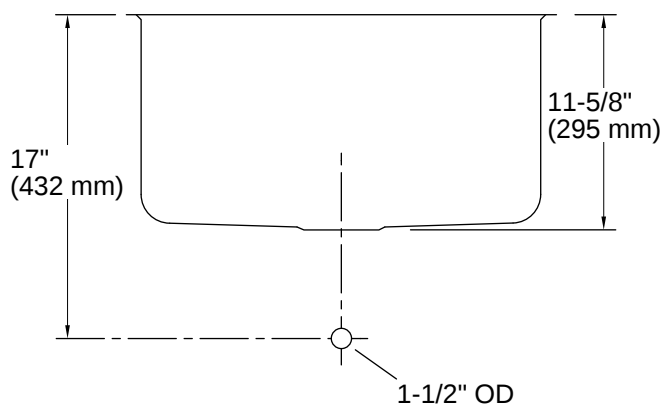

Undertone[®] | K-6661

23" undermount single-bowl utility sink

Features

- 27" (686 mm) minimum base cabinet width
- Single bowl
- 11-1/4" depth provides generous workspace
- Rear drain placement increases cabinet storage space underneath sink
- Includes installation hardware

THE BOLD LOOK
OF **KOHLER**

Codes/Standards

ASME A112.19.3/CSA B45.4

Technical Information

All product dimensions are nominal.

Drain Hole Diameter: 3-3/4" (95 mm)

Minimum Base Cabinet Width: 27" (686 mm)

Basin Configuration: Single Bowl

* Allow clearance around sink rim for clip attachment.

Installation

- Undermount

Installation Notes

Install this product according to the installation instructions.