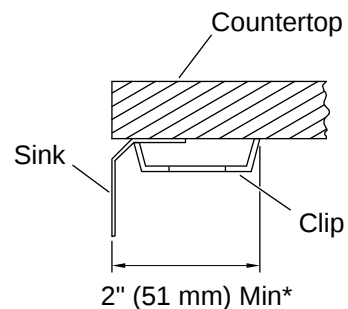

* Allow clearance around sink rim for clip attachment.