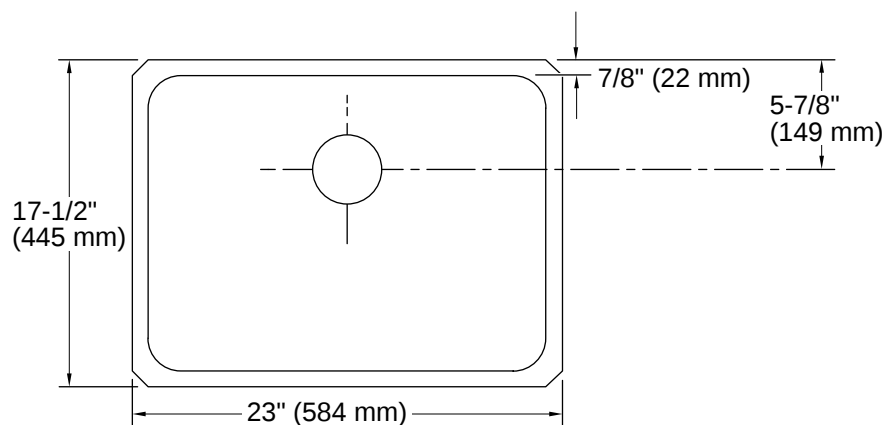

* Allow clearance around sink rim for clip attachment.