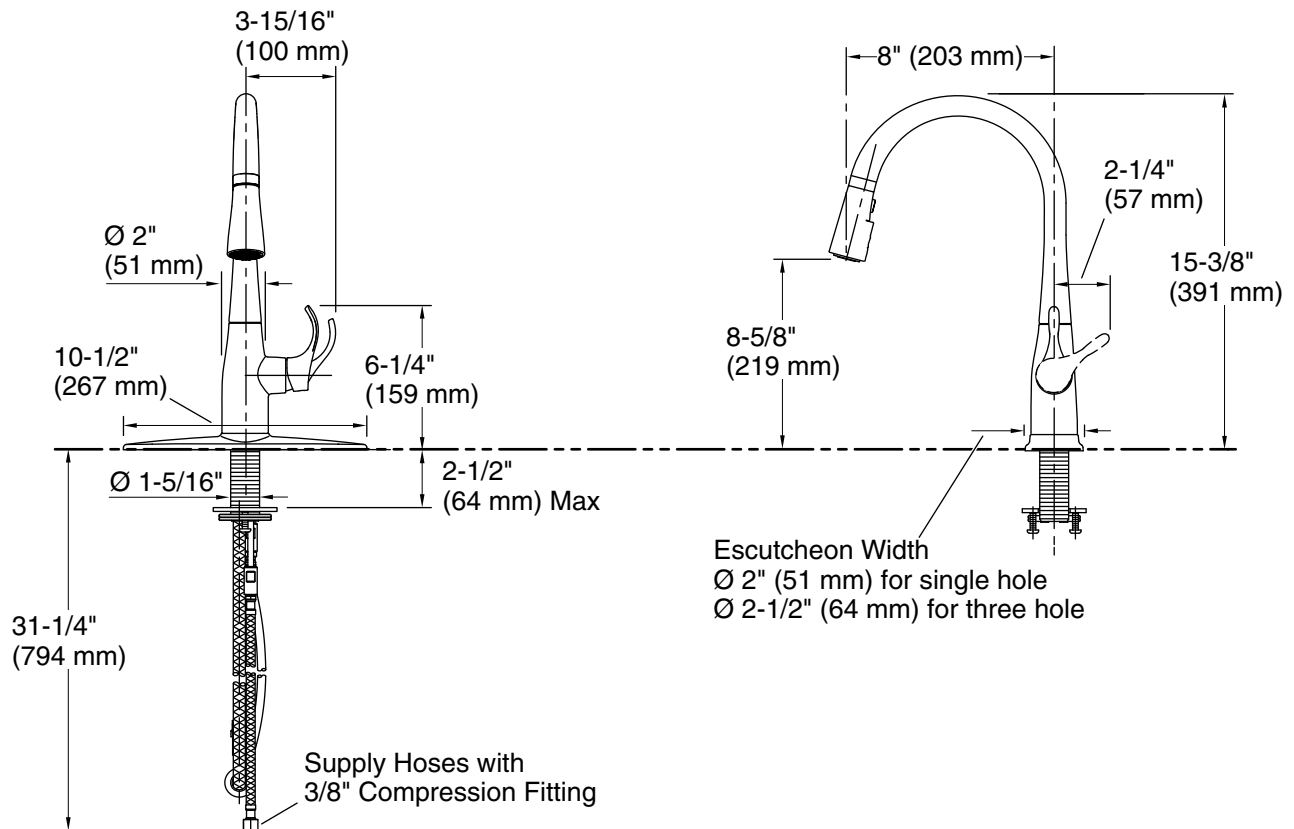

Optional Products/Accessories

1012715 Kitchen Faucet Deep Rough-In Kit

ADA CSA B651

Codes/Standards

ASME A112.18.1/CSA B125.1
 NSF/ANSI 61
 NSF/ANSI 372
 All applicable US Federal and State material regulations
 DOE - Energy Policy Act 1992
 ADA
 ICC/ANSI A117.1
 CSA B651

Technical Information

All product dimensions are nominal.

Faucet:

Flow rate: 1.5 gal/min (5.7 l/min)

Pressure: 60 psi (4.1 bar)

Notes

Install this product according to the installation guide.

ADA, CSA B651 compliant when installed to the specific requirements of these regulations.