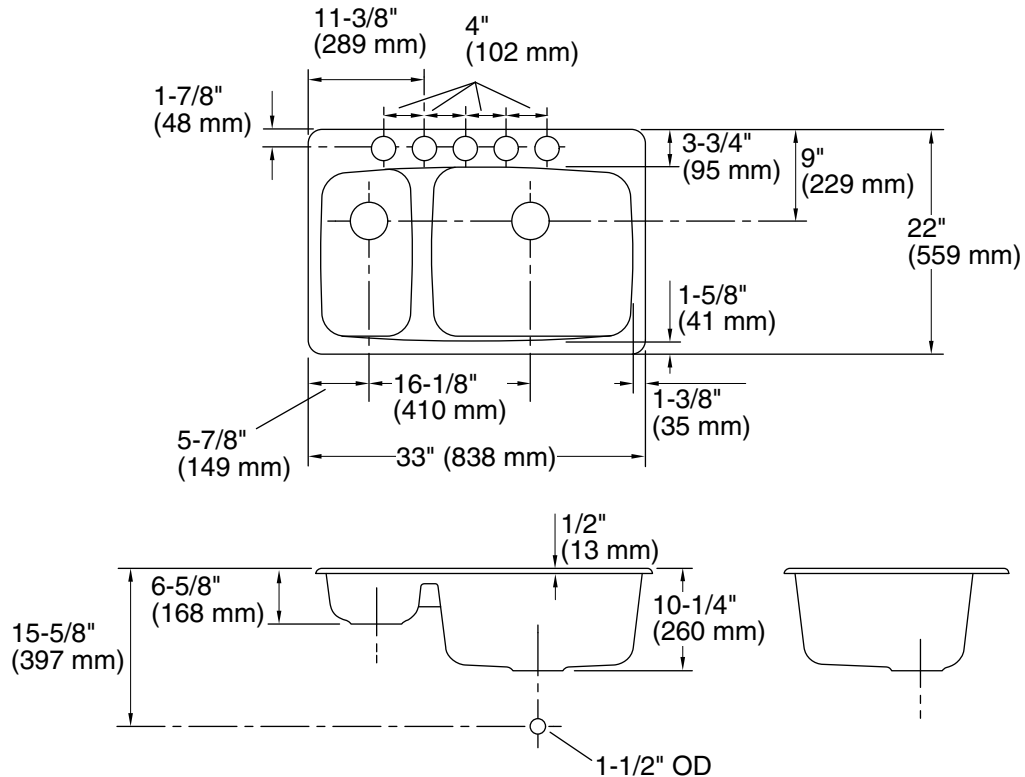

Product Specification

The under-mount sink shall be 33" (838 mm) in length and 22" (559 mm) in width. Sink shall be made of cast iron with acid-resistant enamel finish. Sink shall be under-mount double (high/low) compartment. Sink shall be 5-hole oversized. Sink shall include a 23" (584 mm) under-mount sink kit. Sink shall be Kohler Model K-5924-5U-_____.

LAKEFIELD™

Technical Information

Fixture*:		
Basin area	left	9" (229 mm) x 16" (406 mm)
	right	19" (483 mm) x 17" (432 mm)
Water depth	left	4-3/4" (121 mm)
	right	8-3/8" (213 mm)
Drain holes		Ø 3-7/8" (98 mm)
Faucet holes		Ø 2-3/8" (60 mm)
* Approximate measurements for comparison only.		

Included components:	
Cut-out template	1082557-7
23" (584 mm) under-mount sink kit	1054375

Installation Notes

Install this product according to the installation guide.

If installing a disposal unit, refer to the rough-in dimensions supplied with your disposal.

Product Diagram