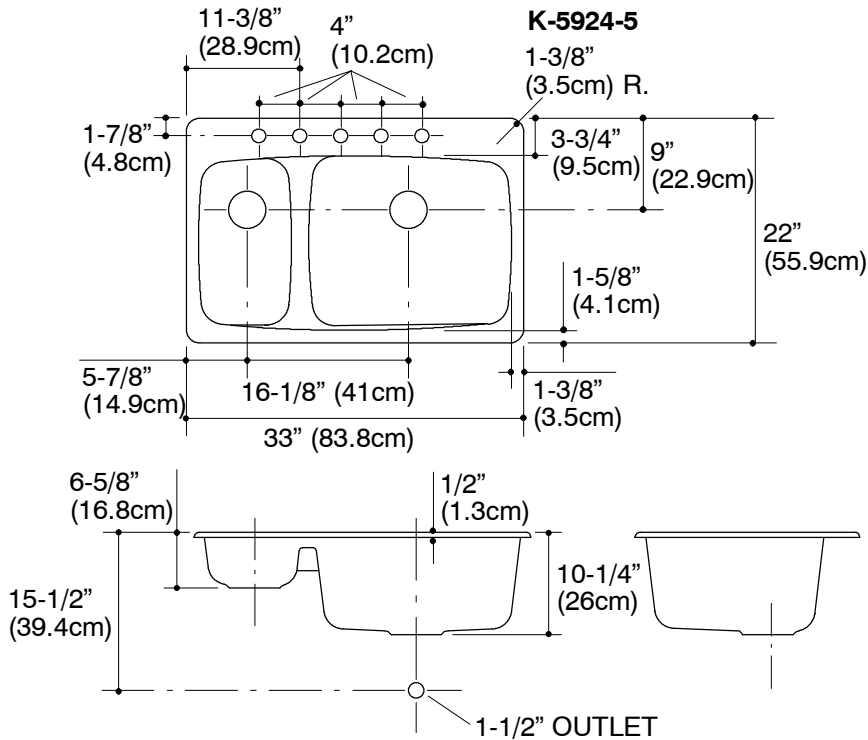

#### FEATURES

- 33" (83.8cm) x 22" (55.9cm)
- Cast iron
- Acid resistant enamel finish
- Self-rimming
- Double (high/low) compartment
- 5-hole (K-5924-5), 4-hole (K-5924-4), 3-hole (K-5924-3), or 2-hole (K-5924-2) drilling

#### PRODUCT SPECIFICATION:

The self-rimming sink shall be 33" (83.8cm) in length, and 22" (55.9cm) in width. Sink shall be made of cast iron with acid resistant enamel finish. Sink shall be double (high/low) compartment. Sink shall be 5-hole (K-5924-5), 4-hole (K-5924-4), 3-hole (K-5924-3), or 2-hole (K-5924-2) drilled. Sink shall be Kohler Model K-5924-\_\_\_\_\_.

## PRODUCT INFORMATION

Fixture*:	basin area	water depth
Sink	19" (48.3cm) x 17" (43.2cm)	8-3/8" (21.3cm)
Disposal	9" (22.9cm) x 16" (40.6cm)	4-3/4" (12.1cm)
Outlets	3-7/8" (9.8cm) D.	
Faucet and spout holes	1-3/8" (3.5cm) D.	
* Approximate measurements for comparison only.		

## INSTALLATION NOTES

Install this product according to the installation guide.

For disposal unit, consult supplier for roughing-in measurements.

Cutout is 31-7/8" (81cm) x 20-3/4" (52.7cm) with 1-1/2" radius (3.8cm) corners.