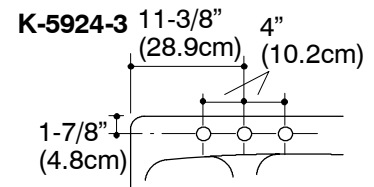

#### FEATURES

- 33" (83.8cm) x 22" (55.9cm)
- Cast iron
- Acid resistant enamel finish
- Self-rimming
- Double (high/low) compartment
- 5-hole (K-5924-5), 4-hole (K-5924-4), 3-hole (K-5924-3), or 2-hole (K-5924-2) drilling

#### PRODUCT SPECIFICATION:

The self-rimming sink shall be 33" (83.8cm) in length, and 22" (55.9cm) in width. Sink shall be made of cast iron with acid resistant enamel finish. Sink shall be double (high/low) compartment. Sink shall be 5-hole (K-5924-5), 4-hole (K-5924-4), 3-hole (K-5924-3), or 2-hole (K-5924-2) drilled. Sink shall be Kohler Model K-5924-\_\_\_\_\_.

## PRODUCT INFORMATION

Fixture*:	basin area	water depth
Sink	19" (48.3cm) x 17" (43.2cm)	8-3/8" (21.3cm)
Disposal	9" (22.9cm) x 16" (40.6cm)	4-3/4" (12.1cm)
Outlets	3-7/8" (9.8cm) D.	
Faucet and spout holes	1-3/8" (3.5cm) D.	
* Approximate measurements for comparison only.		

## INSTALLATION NOTES

Install this product according to the installation guide.

For disposal unit, consult supplier for roughing-in measurements.

Cutout is 31-7/8" (81cm) x 20-3/4" (52.7cm) with 1-1/2" radius (3.8cm) corners.