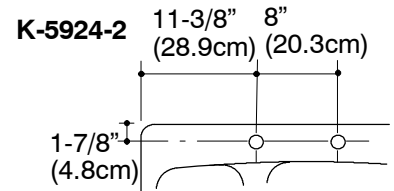

#### FEATURES

- 33" (83.8cm) x 22" (55.9cm)
- Cast iron
- Acid resistant enamel finish
- Self-rimming
- Double (high/low) compartment
- 5-hole (K-5924-5), 4-hole (K-5924-4), 3-hole (K-5924-3), or 2-hole (K-5924-2) drilling

#### PRODUCT SPECIFICATION:

The self-rimming sink shall be 33" (83.8cm) in length, and 22" (55.9cm) in width. Sink shall be made of cast iron with acid resistant enamel finish. Sink shall be double (high/low) compartment. Sink shall be 5-hole (K-5924-5), 4-hole (K-5924-4), 3-hole (K-5924-3), or 2-hole (K-5924-2) drilled. Sink shall be Kohler Model K-5924-\_\_\_\_\_.

## PRODUCT INFORMATION

Fixture*:	basin area	water depth
Sink	19" (48.3cm) x 17" (43.2cm)	8-3/8" (21.3cm)
Disposal	9" (22.9cm) x 16" (40.6cm)	4-3/4" (12.1cm)
Outlets	3-7/8" (9.8cm) D.	
Faucet and spout holes	1-3/8" (3.5cm) D.	
* Approximate measurements for comparison only.		

## INSTALLATION NOTES

Install this product according to the installation guide.

For disposal unit, consult supplier for roughing-in measurements.

Cutout is 31-7/8" (81cm) x 20-3/4" (52.7cm) with 1-1/2" radius (3.8cm) corners.