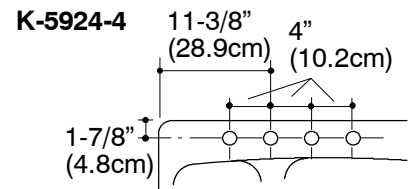

#### FEATURES

- 33" (83.8cm) x 22" (55.9cm)
- Cast iron
- Acid resistant enamel finish
- Self-rimming
- Double (high/low) compartment
- 5-hole (K-5924-5), 4-hole (K-5924-4), 3-hole (K-5924-3), or 2-hole (K-5924-2) drilling

#### PRODUCT SPECIFICATION:

The self-rimming sink shall be 33" (83.8cm) in length, and 22" (55.9cm) in width. Sink shall be made of cast iron with acid resistant enamel finish. Sink shall be double (high/low) compartment. Sink shall be 5-hole (K-5924-5), 4-hole (K-5924-4), 3-hole (K-5924-3), or 2-hole (K-5924-2) drilled. Sink shall be Kohler Model K-5924-\_\_\_\_\_.

## PRODUCT INFORMATION

Fixture*:	basin area	water depth
Sink	19" (48.3cm) x 17" (43.2cm)	8-3/8" (21.3cm)
Disposal	9" (22.9cm) x 16" (40.6cm)	4-3/4" (12.1cm)
Outlets	3-7/8" (9.8cm) D.	
Faucet and spout holes	1-3/8" (3.5cm) D.	
* Approximate measurements for comparison only.		

## INSTALLATION NOTES

Install this product according to the installation guide.

For disposal unit, consult supplier for roughing-in measurements.

Cutout is 31-7/8" (81cm) x 20-3/4" (52.7cm) with 1-1/2" radius (3.8cm) corners.