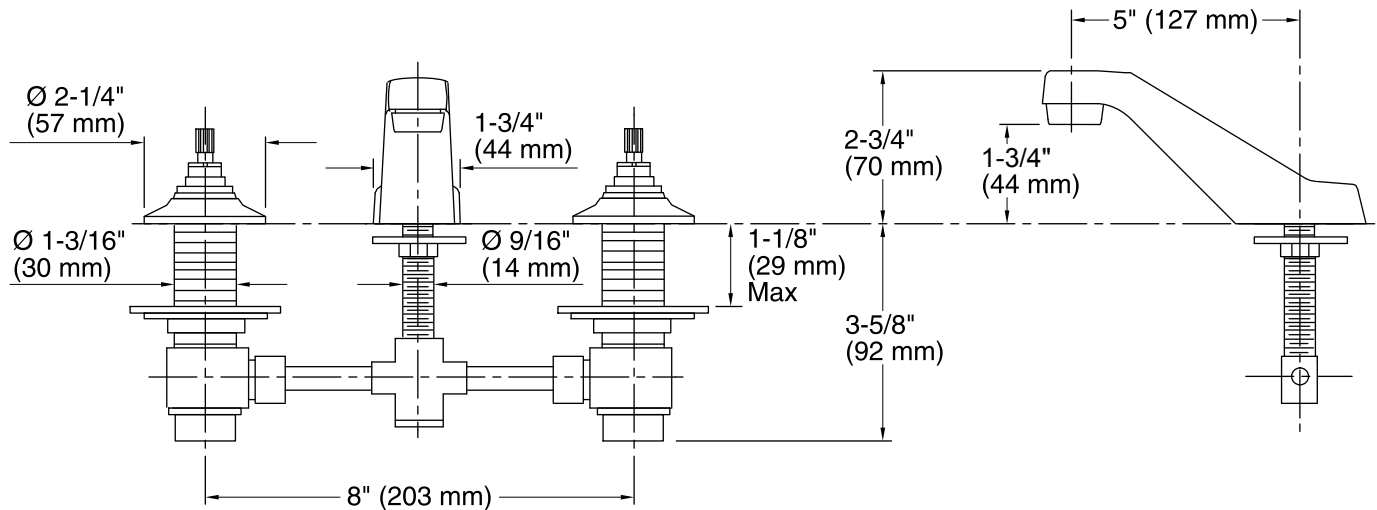

Features

- Brass construction.
- Brass valve bodies.
- Quarter-turn washerless ceramic disc valves.
- 5" (127 mm) spout reach.
- Less drain.
- 8" (203 mm) rigid connections.
- Vandal-resistant Water-Guard® aerator.
- Variety of handle style options.
- 2.0 gal/min (7.6 l/min) maximum flow rate [max at 60 psi (4.14 bar)].

See website for detailed warranty information.

Technical Information

All product dimensions are nominal.

Spout:

Spout reach: 5" (127 mm)

Faucet:

Flow rate: 2 gal/min (7.6 l/min)

Pressure: 60 psi (4.1 bar)