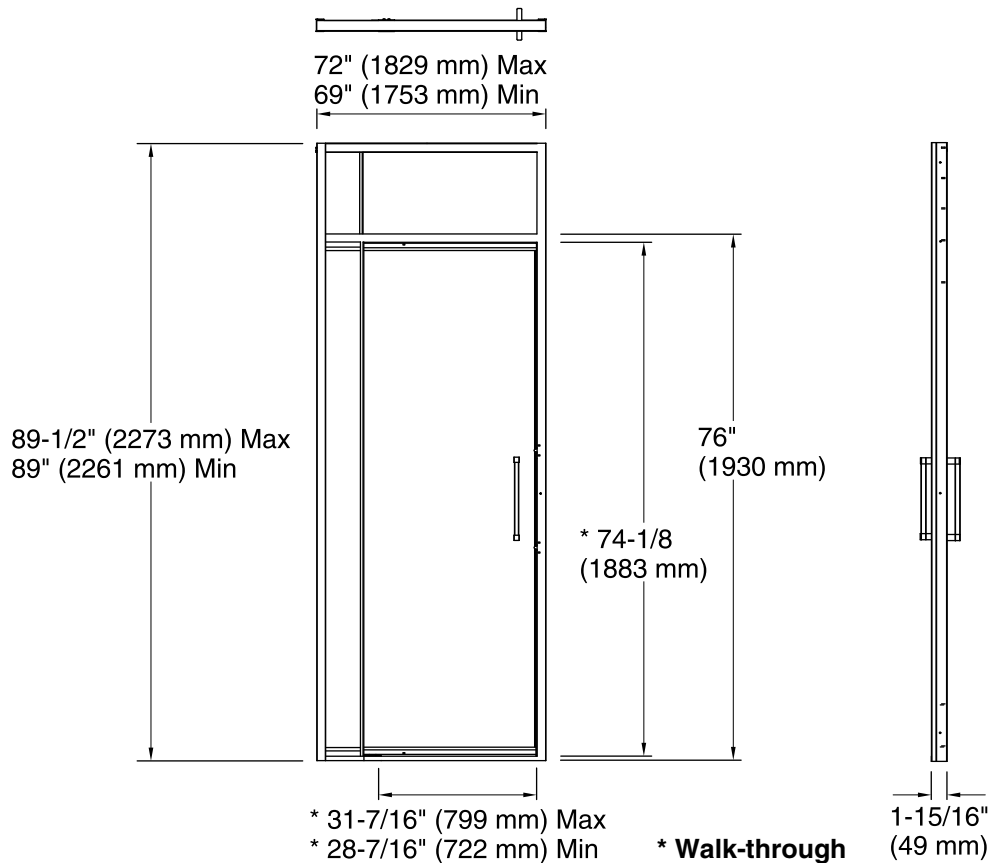

Features

- Semi-frameless, 3/8-inch-thick Crystal Clear tempered glass.
- 3/8" (10 mm) tempered glass sidelite.
- Sliding transom.
- Contemporary inside and outside solid 12-inch handles complete the look of this door.
- CleanCoat® technology creates a barrier between the water and glass to help keep your shower door looking new.

Technical Information

All product dimensions are nominal.

Installation type:	For shower base installation
Opening style:	Pivot
Opening Width - Min:	69" (1753 mm)
Opening Width - Max:	72" (1829 mm)
Walk-through - Min:	28-7/16" (722 mm)
Walk-through - Max:	31-7/16" (799 mm)
Glass thickness:	3/8" (10 mm)
Glass coating:	CleanCoat®
Steam capable:	YES

Notes

Install this product according to the installation guide.

Recommended two person installation.

The vertical opening should be a minimum of 91-1/8" (2315 mm) to allow for installation clearance.