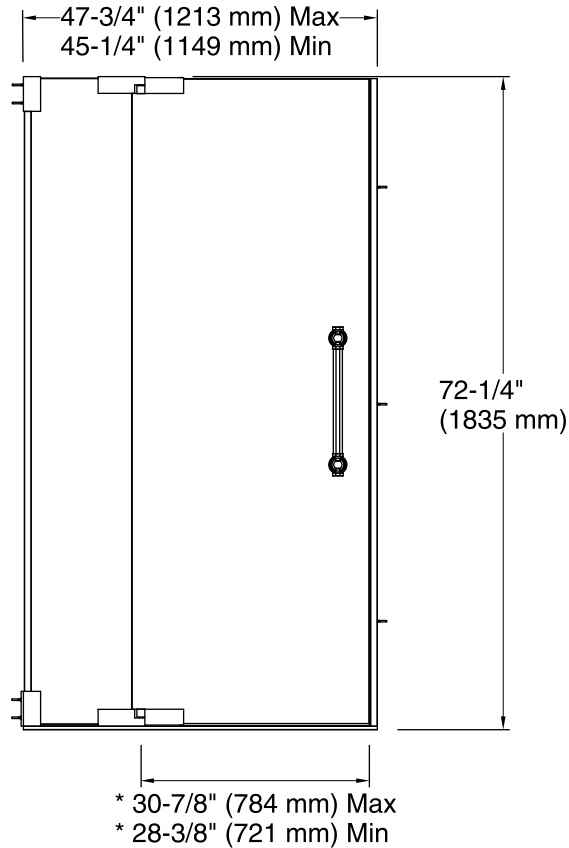

Features

- Frameless design highlights showering area.
- No top header eliminates clearance issues.
- Frameless, 1/2" (12 mm) thick Crystal Clear tempered glass.
- 1/2" (12 mm) tempered glass sidelite.
- Contemporary inside and outside solid 14-inch handles complete the look of this door.
- CleanCoat® technology creates a barrier between the water and glass to help keep your shower door looking new.
- Coordinates with Pinstripe® Suite.

Components

Product includes:

- K-705753-L Glass Sidelite
- K-705759-L Glass Panel
- K-705763 Shower Door Assembly Kit
- K-705768 Shower Door Handles

Codes/Standards

CPSC 16CFR 1201
ANSI Z97.1 (Tempered Glass)

Available Glass Options

Code	Description
L	Crystal Clear

* Walk-through

Technical Information

All product dimensions are nominal.

Installation type:	For shower base installation
Opening style:	Pivot
Opening Width - Min:	45-1/4" (1149 mm)
Opening Width - Max:	47-3/4" (1213 mm)
Walk-through - Min:	28-3/8" (721 mm)
Walk-through - Max:	30-7/8" (784 mm)
Glass thickness:	1/2" (13 mm)
Glass coating:	CleanCoat®

Notes

Install this product according to the installation guide.

The vertical opening should be a minimum of 74-1/4" (1886 mm) to allow for installation clearance.