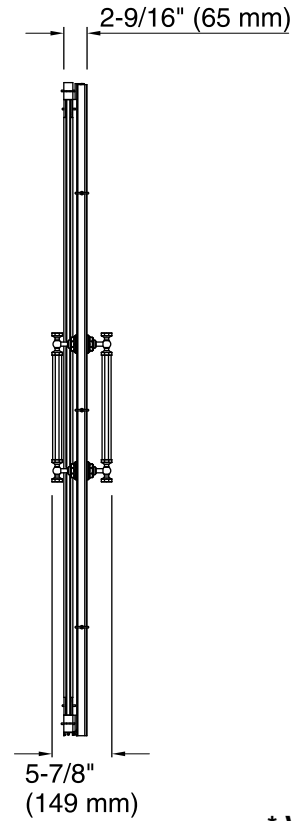

Features

- Frameless design highlights showering area.
- No top header eliminates clearance issues.
- Frameless, 1/2" (12 mm) thick Crystal Clear tempered glass.
- 1/2" (12 mm) tempered glass sidelite.
- Contemporary inside and outside solid 14-inch handles complete the look of this door.
- CleanCoat® technology creates a barrier between the water and glass to help keep your shower door looking new.
- Coordinates with Pinstripe® Suite.

Components

Product includes:

- K-705753-L Glass Sidelite
- K-705759-L Glass Panel
- K-705763 Shower Door Assembly Kit
- K-705768 Shower Door Handles

Codes/Standards

CPSC 16CFR 1201
ANSI Z97.1 (Tempered Glass)

Available Glass Options

Code	Description
L	Crystal Clear

* Walk-through

Technical Information

All product dimensions are nominal.

Installation type:	For shower base installation
Opening style:	Pivot
Opening Width - Min:	45-1/4" (1149 mm)
Opening Width - Max:	47-3/4" (1213 mm)
Walk-through - Min:	28-3/8" (721 mm)
Walk-through - Max:	30-7/8" (784 mm)
Glass thickness:	1/2" (13 mm)
Glass coating:	CleanCoat®

Notes

Install this product according to the installation guide.

The vertical opening should be a minimum of 74-1/4" (1886 mm) to allow for installation clearance.