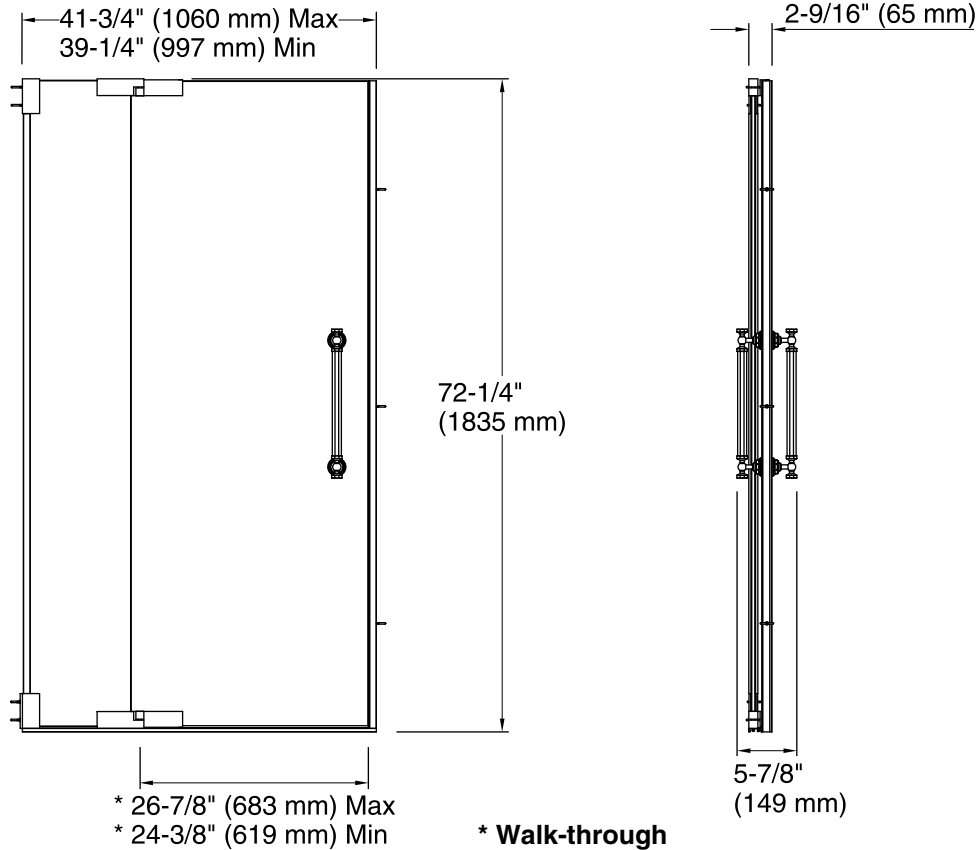

Features

- Frameless design highlights showering area.
- No top header eliminates clearance issues.
- Frameless, 1/2" (12 mm) thick Crystal Clear tempered glass.
- 1/2" (12 mm) tempered glass sidelite.
- Contemporary inside and outside solid 14-inch handles complete the look of this door.
- CleanCoat® technology creates a barrier between the water and glass to help keep your shower door looking new.
- Coordinates with Pinstripe® Suite.

Available Glass Options

Code	Description
L	Crystal Clear

* Walk-through

Technical Information

All product dimensions are nominal.

Installation type: For shower base installation

Opening style: Pivot

Opening Width - Min: 39-1/4" (997 mm)

Opening Width - Max: 41-3/4" (1060 mm)

Walk-through - Min: 24-3/8" (619 mm)

Walk-through - Max: 26-7/8" (683 mm)

Glass thickness: 1/2" (13 mm)

Glass coating: CleanCoat®

Notes

Install this product according to the installation guide.

The vertical opening should be a minimum of 74-1/4" (1886 mm) to allow for installation clearance.