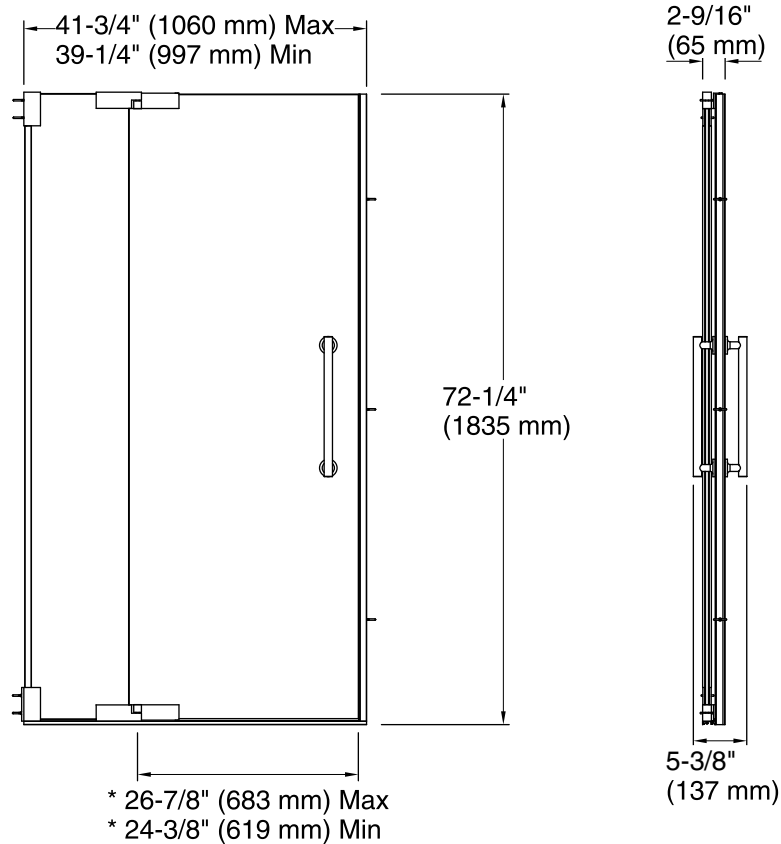

### Features

- Frameless design highlights showering area.
- No top header eliminates clearance issues.
- Frameless, 1/2" (12 mm) thick Crystal Clear tempered glass.
- 1/2" (12 mm) tempered glass sidelite.
- Contemporary inside and outside solid 14-inch handles complete the look of this door.
- CleanCoat® technology creates a barrier between the water and glass to help keep your shower door looking new.
- Coordinates with Purist® Suite.

### Installation

- Out-of-plumb adjustability allows for simpler installation.
- Can be installed to open to the left or right.

## Technical Information

All product dimensions are nominal.

Installation type:	For shower base installation
Opening style:	Pivot
Opening Width - Min:	39-1/4" (997 mm)
Opening Width - Max:	41-3/4" (1060 mm)
Walk-through - Min:	24-3/8" (619 mm)
Walk-through - Max:	26-7/8" (683 mm)
Glass thickness:	1/2" (13 mm)
Glass coating:	CleanCoat®

## Notes

Install this product according to the installation guide.

The vertical opening should be a minimum of 74-1/4" (1886 mm) to allow for installation clearance.