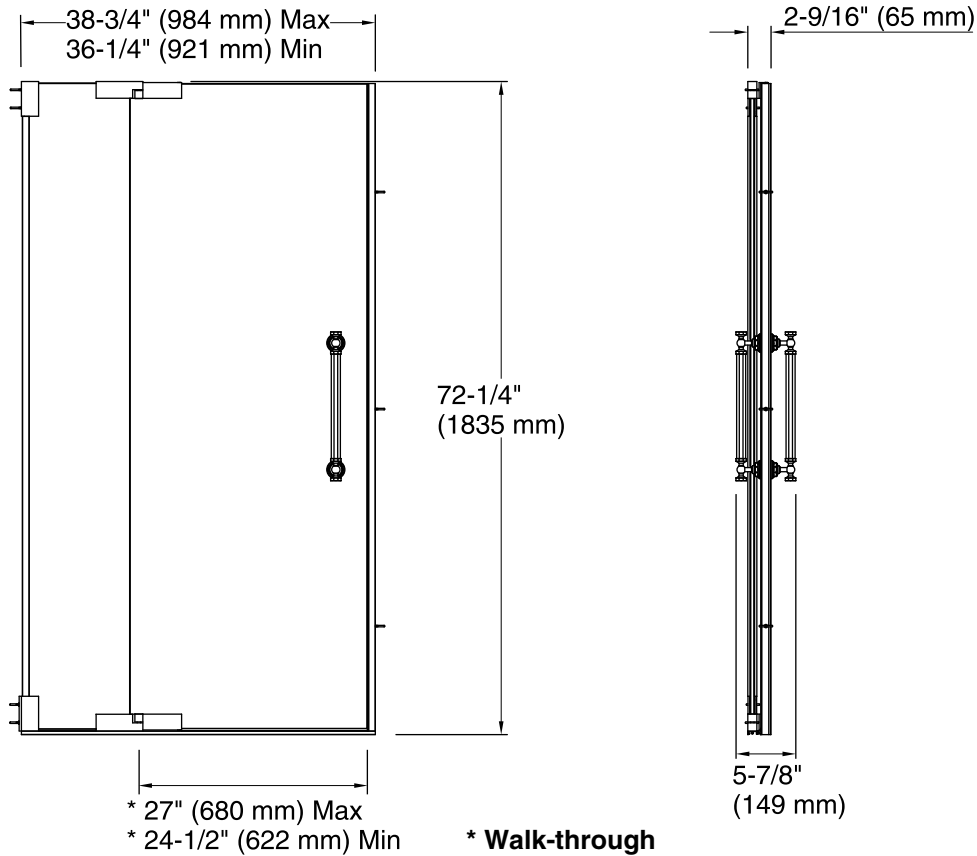

Features

- Frameless design highlights showering area.
- No top header eliminates clearance issues.
- Frameless, 3/8" (10 mm) thick Crystal Clear tempered glass.
- 1/2" (12 mm) tempered glass sidelite.
- Contemporary inside and outside solid 14-inch handles complete the look of this door.
- CleanCoat® technology creates a barrier between the water and glass to help keep your shower door looking new.
- Coordinates with Pinstripe® Suite.

Components

Product includes:

- K-705768 Shower Door Handles
- K-705763 Shower Door Assembly Kit
- K-705750-L Glass Panel and Sidelite

Codes/Standards

CPSC 16CFR 1201
ANSI Z97.1 (Tempered Glass)

KOHLER® One-Year Limited Warranty

Available Glass Options

Code	Description
L	Crystal Clear

*** Walk-through**

Technical Information

All product dimensions are nominal.

- Installation type: For shower base installation
- Opening style: Pivot
- Opening Width - Min: 36-1/4" (921 mm)
- Opening Width - Max: 38-3/4" (984 mm)
- Walk-through - Min: 24-1/2" (622 mm)
- Walk-through - Max: 27" (686 mm)
- Glass thickness: 3/8" (10 mm)
- Glass coating: CleanCoat®

Notes

- Install this product according to the installation guide.
- The vertical opening should be a minimum of 74-1/4" (1886 mm) to allow for installation clearance.